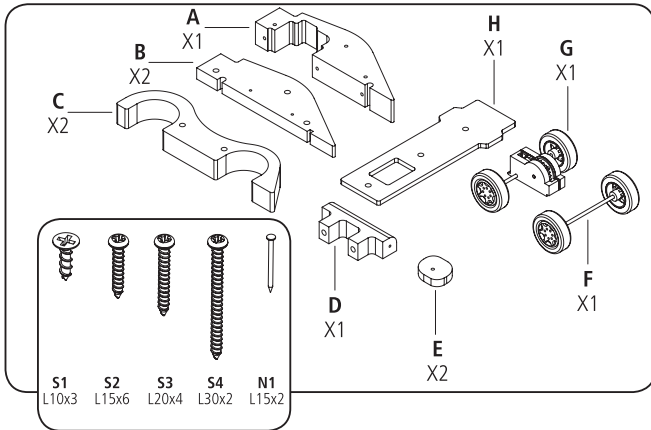

# ASSEMBLY INSTRUCTIONS

30min

12