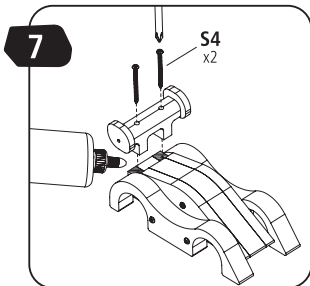

# ASSEMBLY INSTRUCTIONS

30min

12