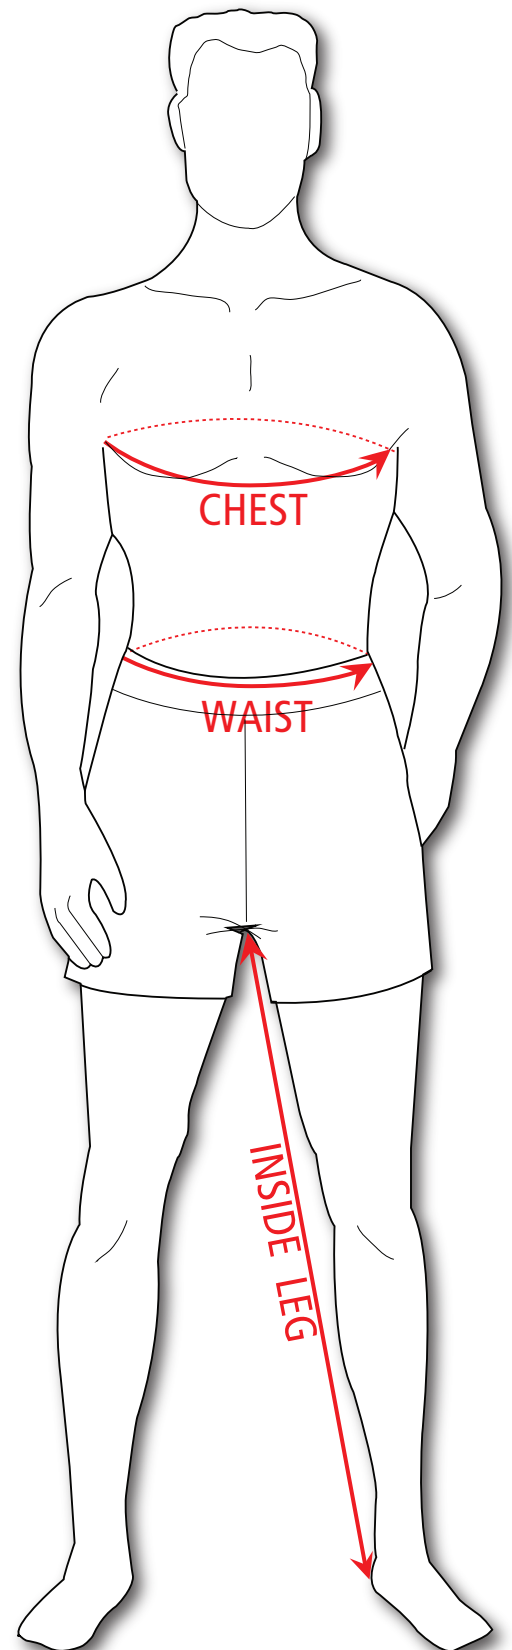

ALL MEASUREMENTS ARE BODY MEASUREMENTS

TROUSERS

ORDERING SIZE	30	32	34	36	38	40	42
TO FIT WAIST (INCH)	30	32	34	36	38	40	42
TO FIT WAIST (CM)	76	81	86	91	96	102	107
EUROPEAN SIZE	30	32	34	36	38	40	42
FRANCE	38	40	42/44	46	48	50	52/54
GERMANY	46	48	50	52	54	56	58
HOLLAND	46	48	50	52	54	56	58
PORTUGAL	38	40	42/44	46	48	50	52/54
SCANDINAVIA	46	48	50	52	54	56	58
WAIST SIZE	30	32	34	36	38	40	42
LEG LENGTH 29 (SHORT)	30	32	34	36	38	40	42
LEG LENGTH 31 (REG)	30	32	34	36	38	40	42
LEG LENGTH 33 (LONG)	30	32	34	36	38	40	42

TOPS/JACKETS

ORDERING SIZE	M	L	XL	XXL	XXXL
TO FIT CHEST (INCH)	40	42	44	46	48
TO FIT CHEST (CM)	102	107	112	117	122
EUROPEAN SIZE	50/52	52/54	56	58	60