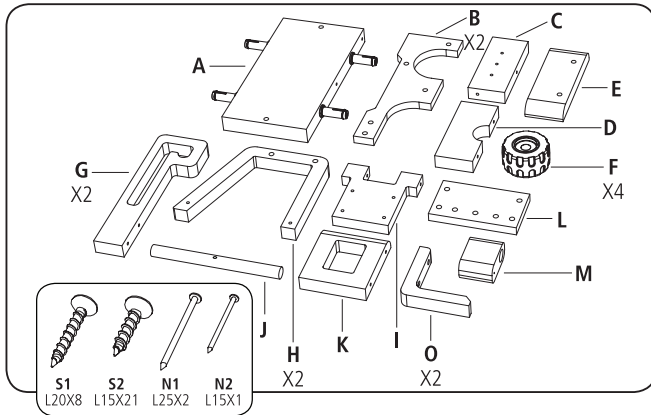

# ASSEMBLY INSTRUCTIONS

45min