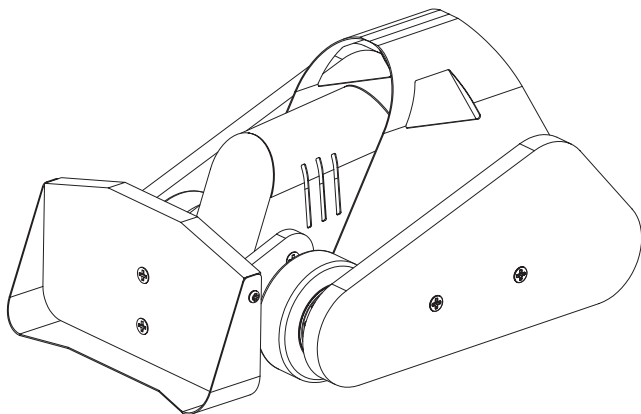

STANLEY® Jr.

Available on the iPad

App Store

5+

WARNING: CHOKING HAZARD—Small parts.
Not for children under 3 years.

CAUTION: FUNCTIONAL SHARP POINTS AND EDGES.
Use with care. Adult Supervision Recommended.