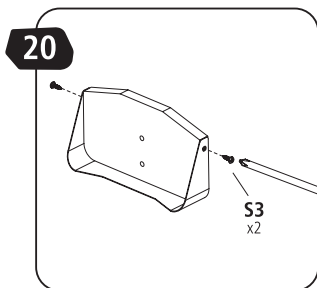

©2016 Stanley Black & Decker, Inc.
The STANLEY Jr. and STANLEY Jr. logo are trademarks of Stanley Black & Decker, Inc. or an affiliate thereof and are used under license.

Products are manufactured by: Red Tool Box Ltd., Incubation Center,
Yinzhou, Ningbo 315055, Zhejiang, China