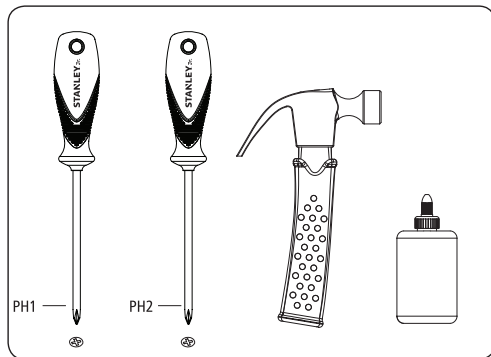

ASSEMBLY INSTRUCTIONS

Bulldozer Kit

STANLEY[®] Jr.

Parental guidance and direct supervision required at all times.

ASSEMBLY INSTRUCTIONS

60min

©2016 Stanley Black & Decker, Inc.
The STANLEY Jr. and STANLEY Jr. logo are trademarks of Stanley Black & Decker, Inc. or an affiliate thereof and are used under license.