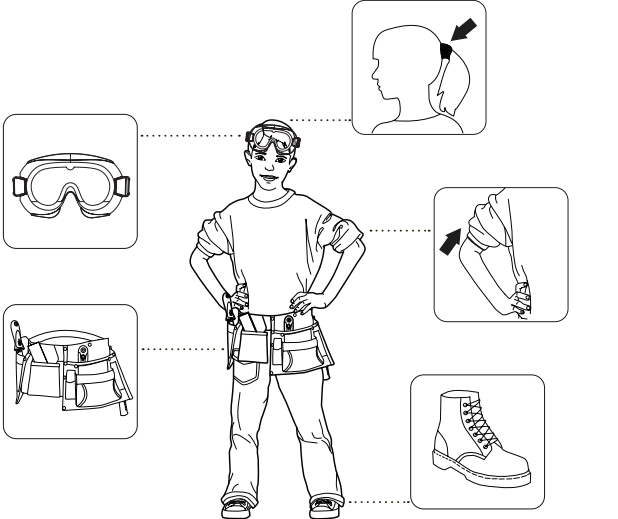

STANLEY® Jr.

Parental guidance and direct supervision required at all times.