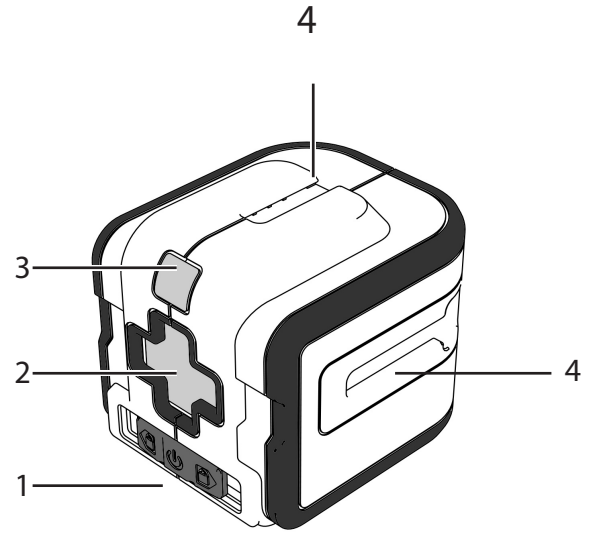

- 4. Quicklink™ Slots
- 5. Battery Compartment
- 6. 1/4-20 Mounting Thread

2x

© 2013 Stanley Black & Decker
 Egide Walschaertsstraat 14-16
 2800 Mechelen, Belgium,
<http://www.stanleylasers.com>

© 2013 Stanley Tools
 701 East Joppa Road
 Towson, Maryland 21286
<http://www.stanleytools.com>

70304873

STANLEY CUBIX™

- 1. Power / Lock
- 3. LED Indicator

- 2. Laser Window
- 4. Quicklink™ Slots

EU: STH1-77340
 US: STH77340