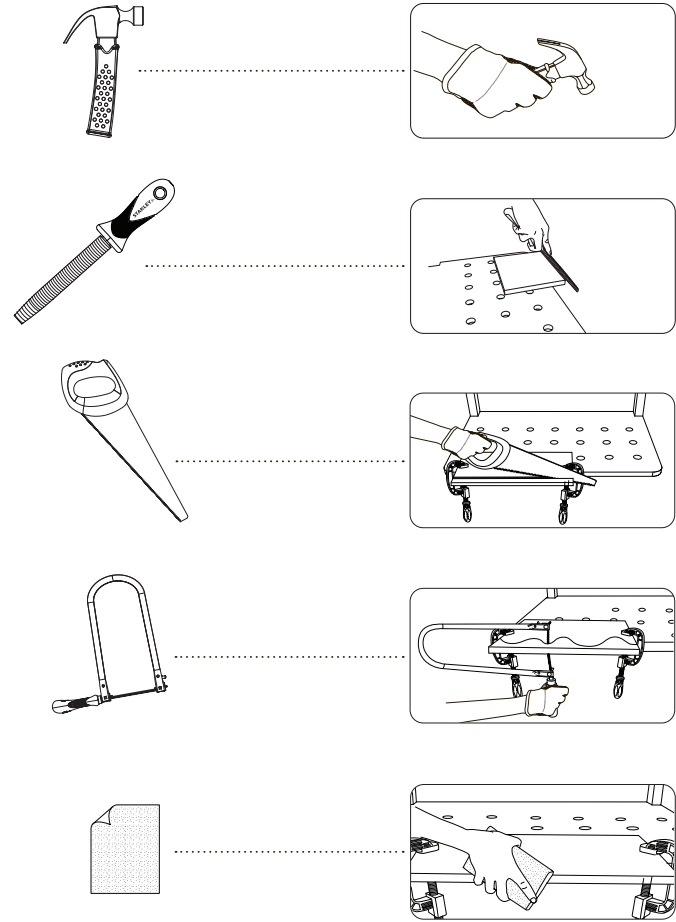

STANLEY® Jr.

Available on the iPad
App Store

5+

Cement Truck Kit

ASSEMBLY INSTRUCTIONS

STANLEY Jr.

Parental guidance and direct supervision required at all times.

ASSEMBLY INSTRUCTIONS

Red Tool Box Ltd.
4th Floor, #1 Building
655-77 Qiming Road
Investment & Business
Incubation Center, Yinzhou, Ningbo
315055, Zhejiang, China

WARNING: CHOKING HAZARD—Small parts.
Not for children under 3 years.

CAUTION: FUNCTIONAL SHARP POINTS AND EDGES.
Use with care. Adult Supervision Recommended.