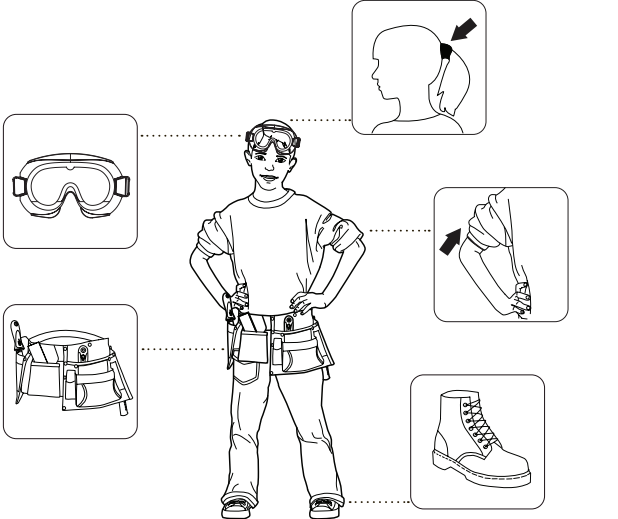

STANLEY® Jr.

Available on the iPad
App Store

5+

Police Car Kit

ASSEMBLY INSTRUCTIONS

STANLEY[®] Jr.

Parental guidance and direct supervision required at all times.

ASSEMBLY INSTRUCTIONS

Red Tool Box Ltd.
4th Floor, #1 Building
655-77 Qiming Road
Investment & Business
Incubation Center, Yinzhou, Ningbo
315055, Zhejiang, China

WARNING: CHOKING HAZARD—Small parts.
Not for children under 3 years.

CAUTION: FUNCTIONAL SHARP POINTS AND EDGES.
Use with care. Adult Supervision Recommended.