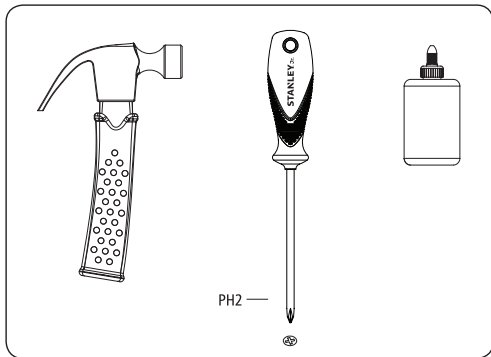

ASSEMBLY INSTRUCTIONS

45min