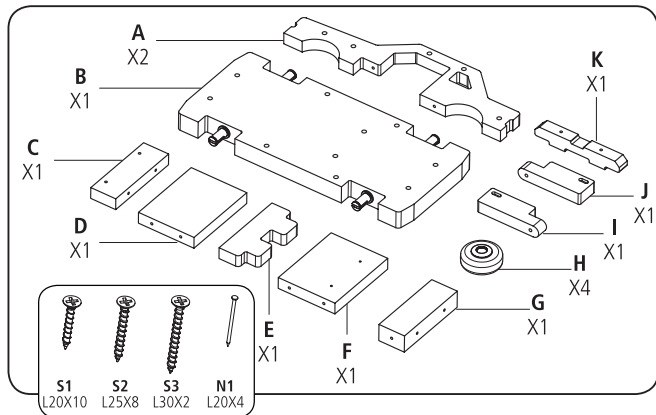

ASSEMBLY INSTRUCTIONS

45min