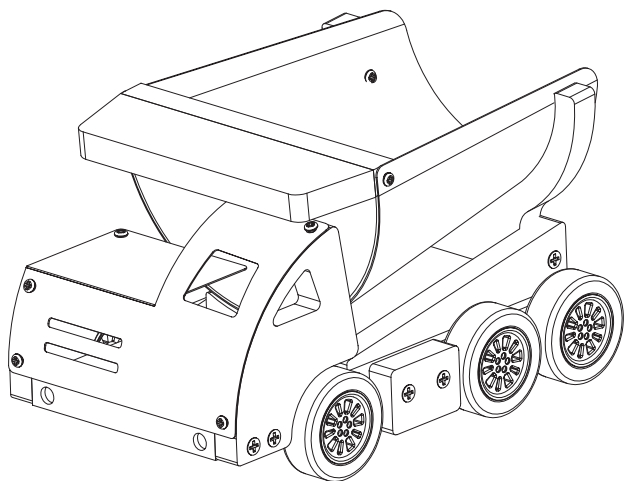

STANLEY® Jr.

5+

Dump Truck Kit

ASSEMBLY INSTRUCTIONS

ASSEMBLY INSTRUCTIONS

60min

19

20