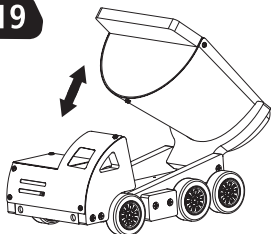

STANLEY® Jr.

5+

Dump Truck Kit

ASSEMBLY INSTRUCTIONS

ASSEMBLY INSTRUCTIONS

60min

19

20