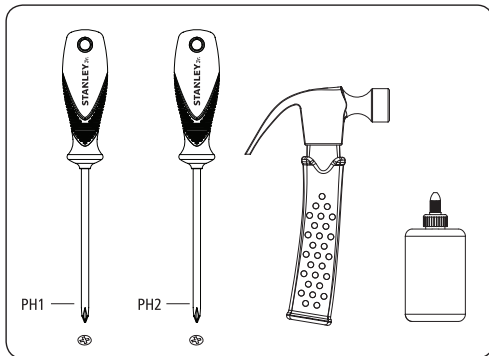

ASSEMBLY INSTRUCTIONS

60min