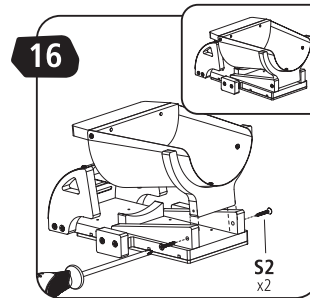

STANLEY® Jr.

5+

Dump Truck Kit

ASSEMBLY INSTRUCTIONS

ASSEMBLY INSTRUCTIONS

60min

19

20