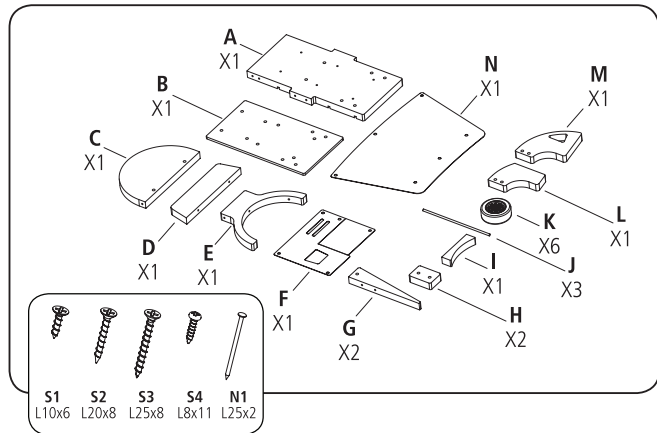

STANLEY® Jr.

5+

Dump Truck Kit

ASSEMBLY INSTRUCTIONS

ASSEMBLY INSTRUCTIONS

60min

19

20

Red Tool Box Ltd.
4th Floor, #1 Building
655-77 Qiming Road
Investment & Business
Incubation Center, Yinzhou, Ningbo
315055, Zhejiang, China

WARNING: CHOKING HAZARD—Small parts.
Not for children under 3 years.