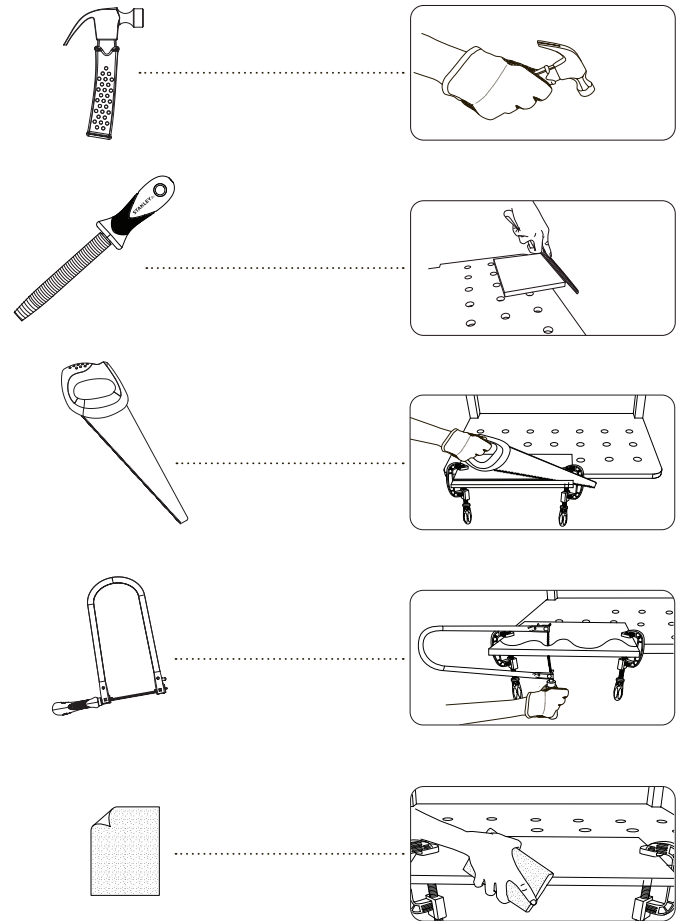

# STANLEY® Jr.

**5+**

**Race Car Kit**

ASSEMBLY INSTRUCTIONS

# STANLEY Jr.

Parental guidance and direct supervision required at all times.