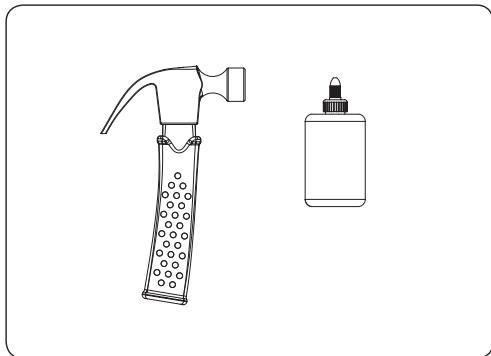

ASSEMBLY INSTRUCTIONS

30min