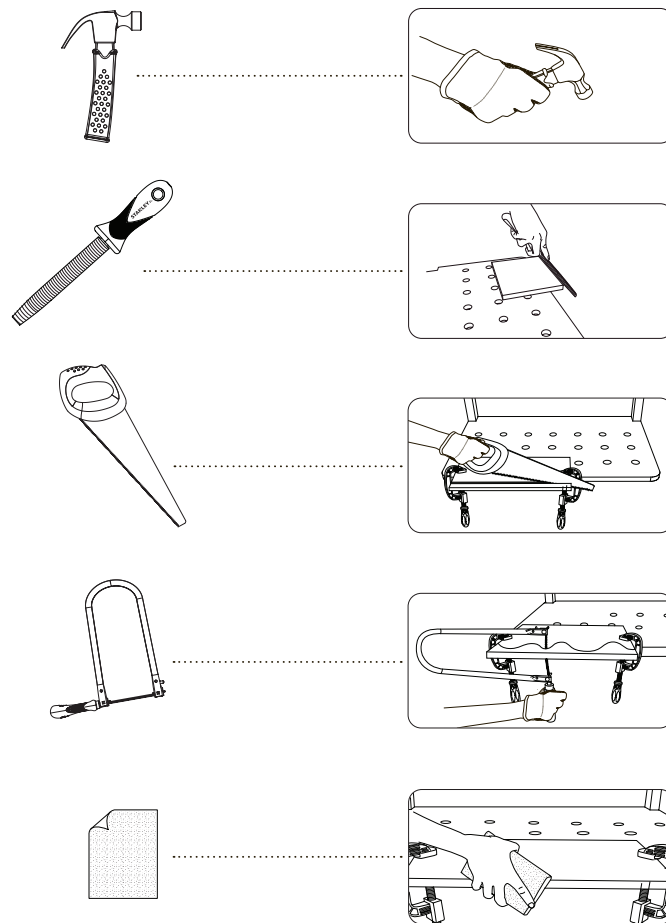

# STANLEY® Jr.

**5+**

**Truck Catapult Kit**

ASSEMBLY INSTRUCTIONS

# STANLEY Jr.

Parental guidance and direct supervision required at all times.