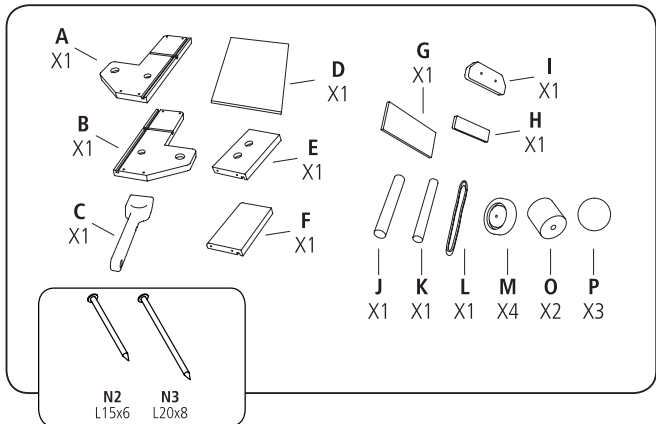

ASSEMBLY INSTRUCTIONS

30min