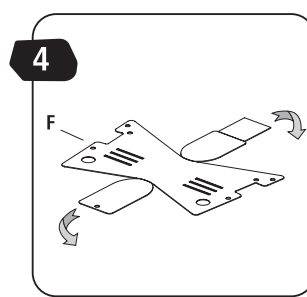

ASSEMBLY INSTRUCTIONS

60min