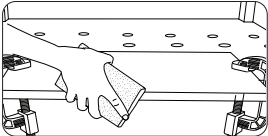

STANLEY® Jr.

Parental guidance and direct supervision required at all times.