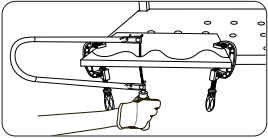

STANLEY® Jr.

Parental guidance and direct supervision required at all times.