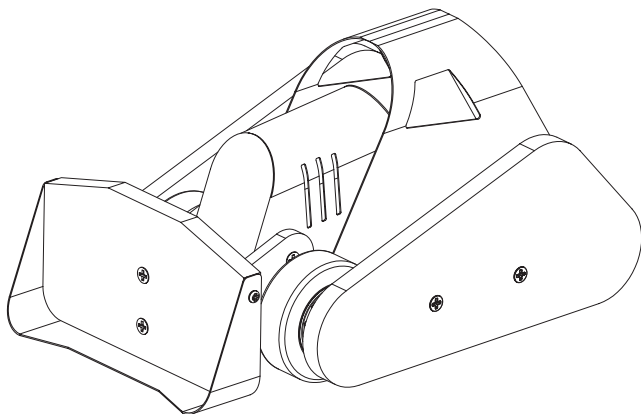

# STANLEY® Jr.

Available on the iPad

**App Store**

**5+**

**WARNING: CHOKING HAZARD**—Small parts.  
Not for children under 3 years.

**CAUTION: FUNCTIONAL SHARP POINTS AND EDGES.**  
Use with care. Adult Supervision Recommended.