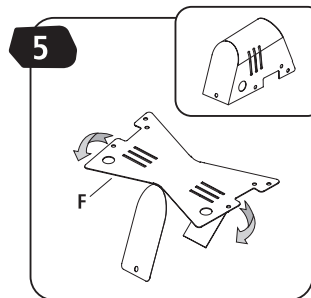

ASSEMBLY INSTRUCTIONS

60min