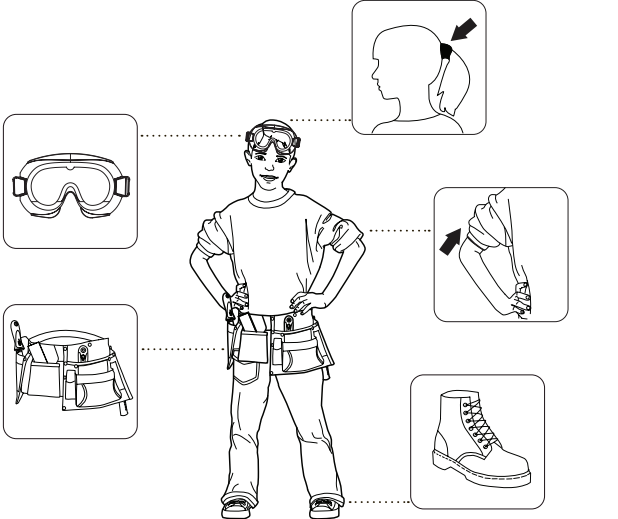

# STANLEY® Jr.

Available on the iPad

**App Store**

**5+**

**WARNING: CHOKING HAZARD**—Small parts.  
Not for children under 3 years.

**CAUTION: FUNCTIONAL SHARP POINTS AND EDGES.**  
Use with care. Adult Supervision Recommended.

# STANLEY<sup>®</sup> Jr.

Parental guidance and direct supervision required at all times.