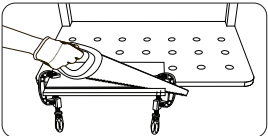

STANLEY® Jr.

Parental guidance and direct supervision required at all times.