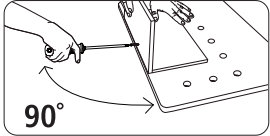

STANLEY® Jr.

Parental guidance and direct supervision required at all times.