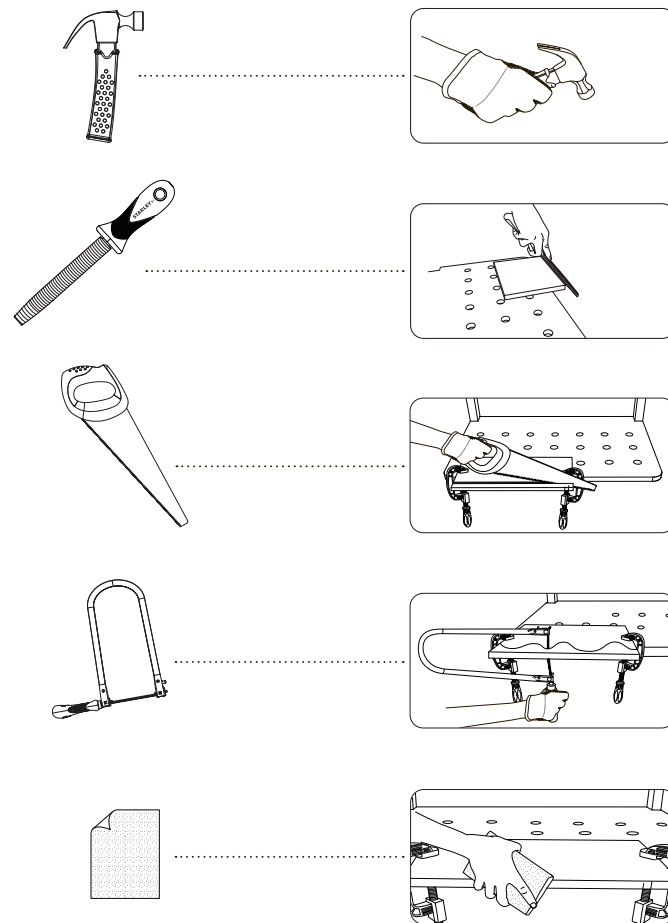

STANLEY® Jr.

5+

Truck Catapult Kit

ASSEMBLY INSTRUCTIONS

STANLEY Jr.

Parental guidance and direct supervision required at all times.

ASSEMBLY INSTRUCTIONS

30min

Red Tool Box Ltd.
4th Floor, #1 Building
655-77 Qiming Road
Investment & Business
Incubation Center, Yinzhou, Ningbo
315055, Zhejiang, China

WARNING: CHOKING HAZARD—Small parts.
Not for children under 3 years.

CAUTION: FUNCTIONAL SHARP POINTS AND EDGES.
Use with care. Adult Supervision Recommended.