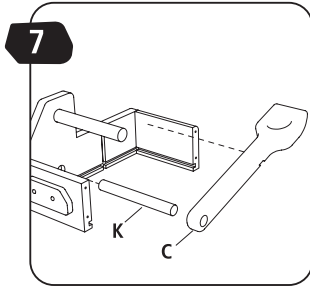

STANLEY® Jr.

5+

Truck Catapult Kit

ASSEMBLY INSTRUCTIONS

STANLEY Jr.

Parental guidance and direct supervision required at all times.

ASSEMBLY INSTRUCTIONS

30min