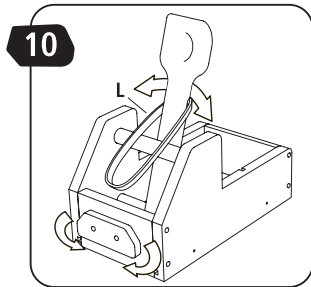

STANLEY® Jr.

5+

Truck Catapult Kit

ASSEMBLY INSTRUCTIONS

STANLEY Jr.

Parental guidance and direct supervision required at all times.

ASSEMBLY INSTRUCTIONS

30min