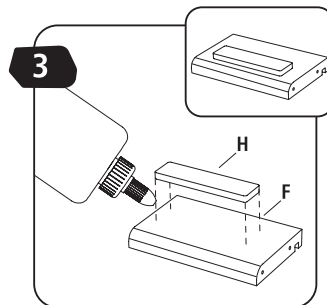

STANLEY® Jr.

5+

Truck Catapult Kit

ASSEMBLY INSTRUCTIONS

STANLEY Jr.

Parental guidance and direct supervision required at all times.

ASSEMBLY INSTRUCTIONS

30min

Red Tool Box Ltd.
4th Floor, #1 Building
655-77 Qiming Road
Investment & Business
Incubation Center, Yinzhou, Ningbo
315055, Zhejiang, China

WARNING: CHOKING HAZARD—Small parts.
Not for children under 3 years.