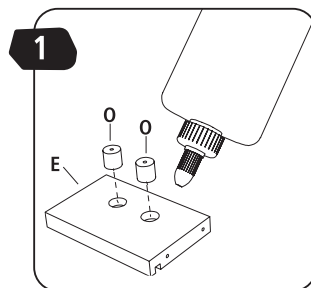

STANLEY® Jr.

5+

Truck Catapult Kit

ASSEMBLY INSTRUCTIONS

STANLEY Jr.

Parental guidance and direct supervision required at all times.

ASSEMBLY INSTRUCTIONS

30min

Red Tool Box Ltd.
4th Floor, #1 Building
655-77 Qiming Road
Investment & Business
Incubation Center, Yinzhou, Ningbo
315055, Zhejiang, China

WARNING: CHOKING HAZARD—Small parts.
Not for children under 3 years.