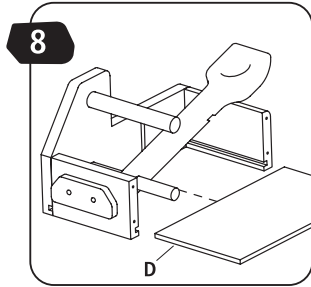

STANLEY® Jr.

5+

Truck Catapult Kit

ASSEMBLY INSTRUCTIONS

STANLEY Jr.

Parental guidance and direct supervision required at all times.

ASSEMBLY INSTRUCTIONS

30min