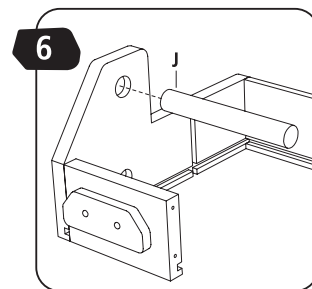

STANLEY® Jr.

5+

Truck Catapult Kit

ASSEMBLY INSTRUCTIONS

STANLEY Jr.

Parental guidance and direct supervision required at all times.

ASSEMBLY INSTRUCTIONS

30min