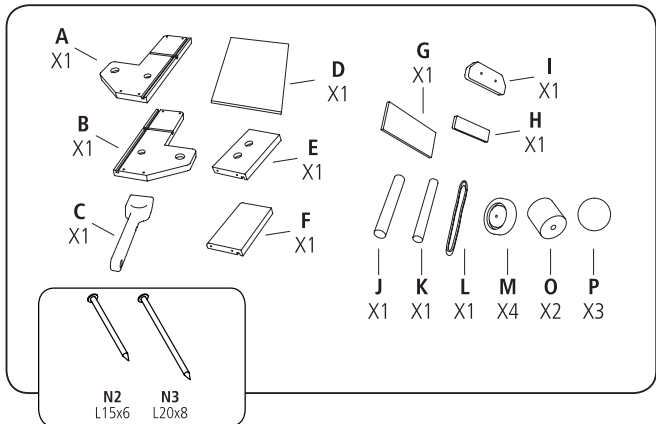

STANLEY® Jr.

5+

Truck Catapult Kit

ASSEMBLY INSTRUCTIONS

STANLEY Jr.

Parental guidance and direct supervision required at all times.

ASSEMBLY INSTRUCTIONS

30min

Red Tool Box Ltd.
4th Floor, #1 Building
655-77 Qiming Road
Investment & Business
Incubation Center, Yinzhou, Ningbo
315055, Zhejiang, China

WARNING: CHOKING HAZARD—Small parts.
Not for children under 3 years.

CAUTION: FUNCTIONAL SHARP POINTS AND EDGES.
Use with care. Adult Supervision Recommended.