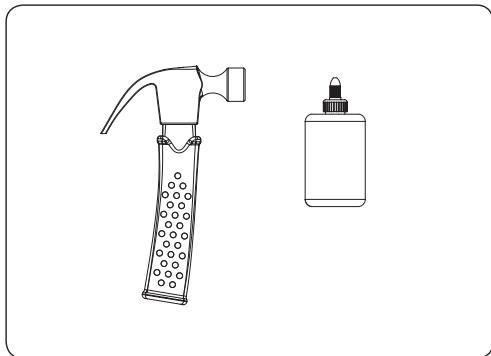

STANLEY® Jr.

5+

Truck Catapult Kit

ASSEMBLY INSTRUCTIONS

STANLEY Jr.

Parental guidance and direct supervision required at all times.

ASSEMBLY INSTRUCTIONS

30min

Red Tool Box Ltd.
4th Floor, #1 Building
655-77 Qiming Road
Investment & Business
Incubation Center, Yinzhou, Ningbo
315055, Zhejiang, China

WARNING: CHOKING HAZARD—Small parts.
Not for children under 3 years.

CAUTION: FUNCTIONAL SHARP POINTS AND EDGES.
Use with care. Adult Supervision Recommended.