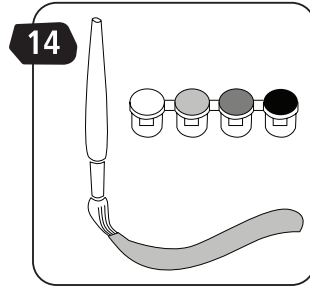

STANLEY® Jr.

5+

Truck Catapult Kit

ASSEMBLY INSTRUCTIONS

STANLEY Jr.

Parental guidance and direct supervision required at all times.

ASSEMBLY INSTRUCTIONS

30min

Red Tool Box Ltd.
4th Floor, #1 Building
655-77 Qiming Road
Investment & Business
Incubation Center, Yinzhou, Ningbo
315055, Zhejiang, China

WARNING: CHOKING HAZARD—Small parts.
Not for children under 3 years.