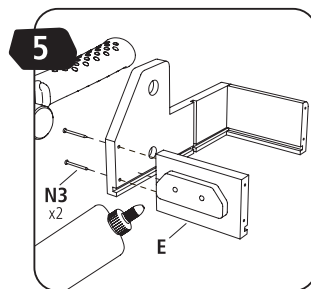

STANLEY® Jr.

5+

Truck Catapult Kit

ASSEMBLY INSTRUCTIONS

STANLEY Jr.

Parental guidance and direct supervision required at all times.

ASSEMBLY INSTRUCTIONS

30min