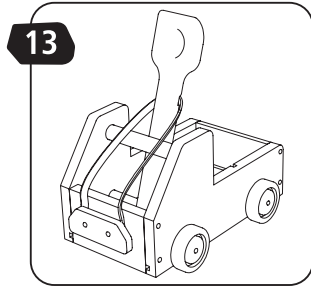

STANLEY® Jr.

5+

Truck Catapult Kit

ASSEMBLY INSTRUCTIONS

STANLEY Jr.

Parental guidance and direct supervision required at all times.

ASSEMBLY INSTRUCTIONS

30min