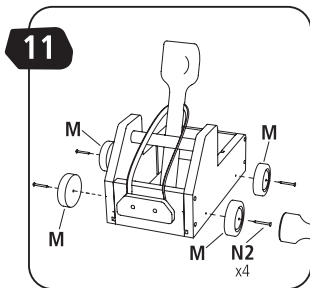

STANLEY® Jr.

5+

Truck Catapult Kit

ASSEMBLY INSTRUCTIONS

STANLEY Jr.

Parental guidance and direct supervision required at all times.

ASSEMBLY INSTRUCTIONS

30min

Red Tool Box Ltd.
4th Floor, #1 Building
655-77 Qiming Road
Investment & Business
Incubation Center, Yinzhou, Ningbo
315055, Zhejiang, China

WARNING: CHOKING HAZARD—Small parts.
Not for children under 3 years.