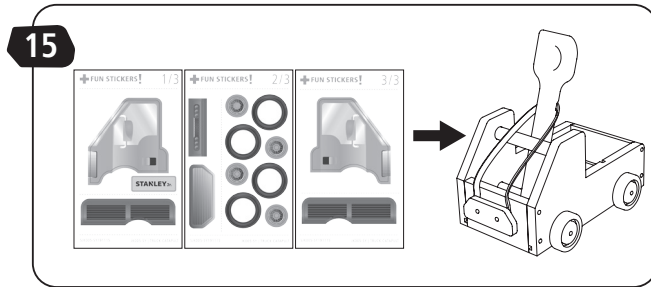

STANLEY® Jr.

5+

Truck Catapult Kit

ASSEMBLY INSTRUCTIONS

STANLEY Jr.

Parental guidance and direct supervision required at all times.

ASSEMBLY INSTRUCTIONS

30min

Red Tool Box Ltd.
4th Floor, #1 Building
655-77 Qiming Road
Investment & Business
Incubation Center, Yinzhou, Ningbo
315055, Zhejiang, China

WARNING: CHOKING HAZARD—Small parts.
Not for children under 3 years.