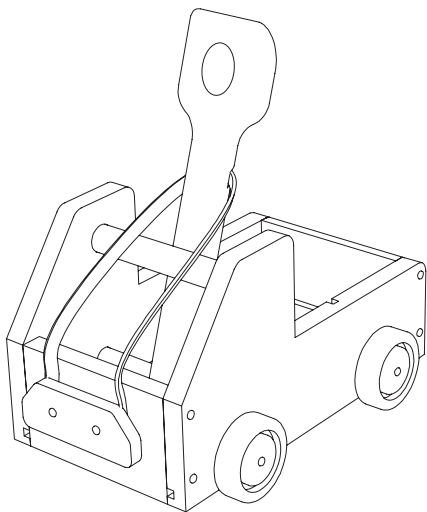

STANLEY® Jr.

5+

Truck Catapult Kit

ASSEMBLY INSTRUCTIONS

STANLEY Jr.

Parental guidance and direct supervision required at all times.

ASSEMBLY INSTRUCTIONS

30min