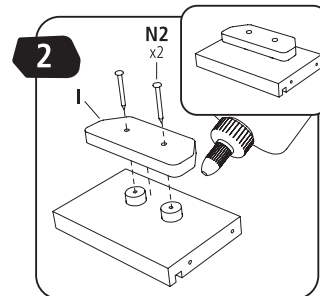

STANLEY® Jr.

5+

Truck Catapult Kit

ASSEMBLY INSTRUCTIONS

STANLEY Jr.

Parental guidance and direct supervision required at all times.

ASSEMBLY INSTRUCTIONS

30min

Red Tool Box Ltd.
4th Floor, #1 Building
655-77 Qiming Road
Investment & Business
Incubation Center, Yinzhou, Ningbo
315055, Zhejiang, China

WARNING: CHOKING HAZARD—Small parts.
Not for children under 3 years.