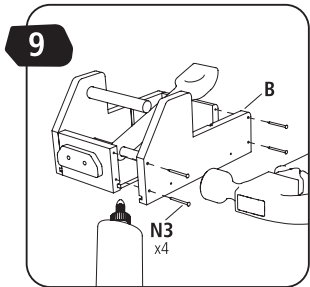

STANLEY® Jr.

5+

Truck Catapult Kit

ASSEMBLY INSTRUCTIONS

STANLEY Jr.

Parental guidance and direct supervision required at all times.

ASSEMBLY INSTRUCTIONS

30min