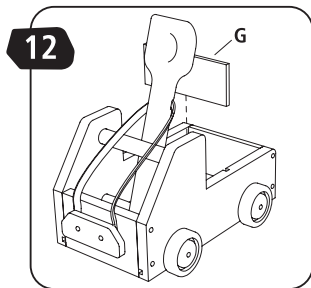

STANLEY® Jr.

5+

Truck Catapult Kit

ASSEMBLY INSTRUCTIONS

STANLEY Jr.

Parental guidance and direct supervision required at all times.

ASSEMBLY INSTRUCTIONS

30min