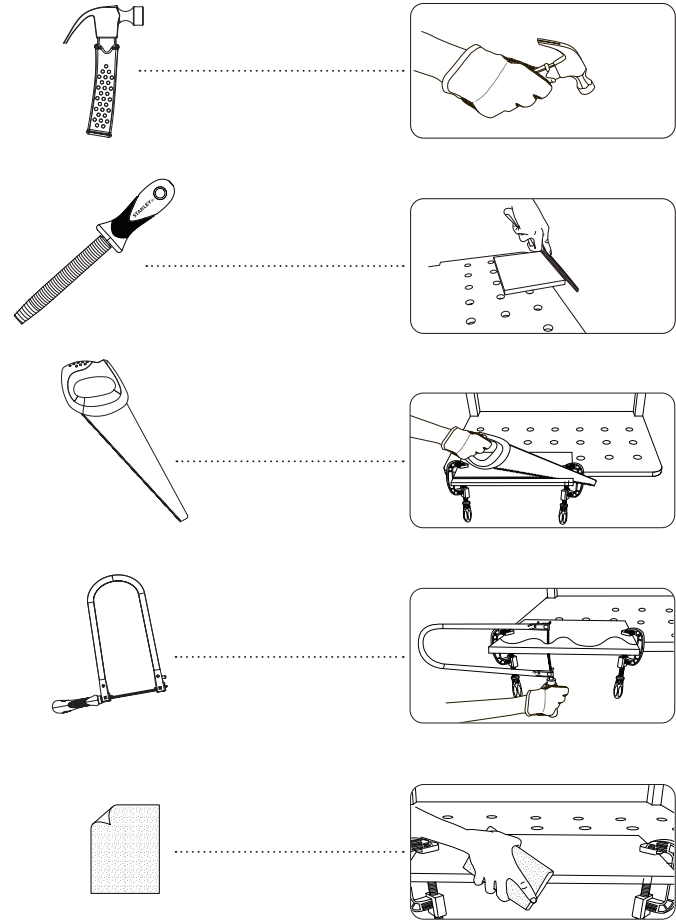

STANLEY® Jr.

Available on the iPad
App Store

5+

Cement Truck Kit

ASSEMBLY INSTRUCTIONS

STANLEY[®] Jr.

Parental guidance and direct supervision required at all times.

ASSEMBLY INSTRUCTIONS

Red Tool Box Ltd.
4th Floor, #1 Building
655-77 Qiming Road
Investment & Business
Incubation Center, Yinzhou, Ningbo
315055, Zhejiang, China

WARNING: CHOKING HAZARD—Small parts.
Not for children under 3 years.

CAUTION: FUNCTIONAL SHARP POINTS AND EDGES.
Use with care. Adult Supervision Recommended.