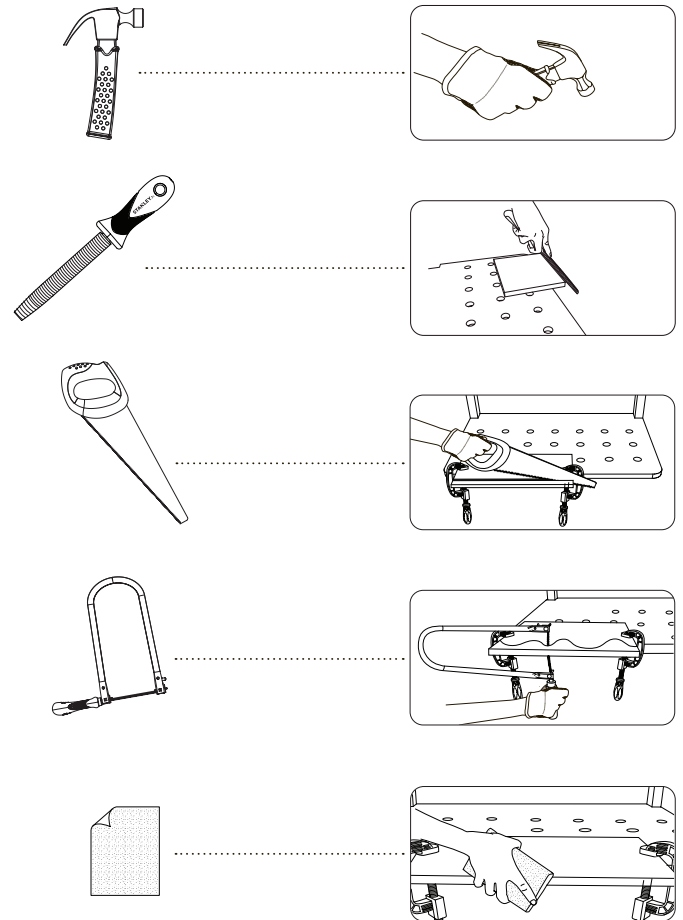

STANLEY® Jr.

5+

Monster Truck Kit

ASSEMBLY INSTRUCTIONS

STANLEY Jr.

Parental guidance and direct supervision required at all times.

ASSEMBLY INSTRUCTIONS

45min

Red Tool Box Ltd.
4th Floor, #1 Building
655-77 Qiming Road
Investment & Business
Incubation Center, Yinzhou, Ningbo
315055, Zhejiang, China

WARNING: CHOKING HAZARD—Small parts.
Not for children under 3 years.

CAUTION: FUNCTIONAL SHARP POINTS AND EDGES.
Use with care. Adult Supervision Recommended.