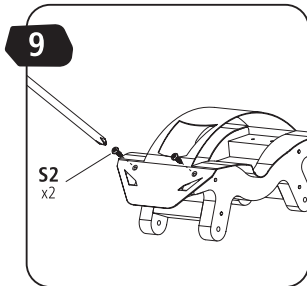

STANLEY® Jr.

5+

Monster Truck Kit

ASSEMBLY INSTRUCTIONS

STANLEY Jr.

Parental guidance and direct supervision required at all times.

ASSEMBLY INSTRUCTIONS

45min