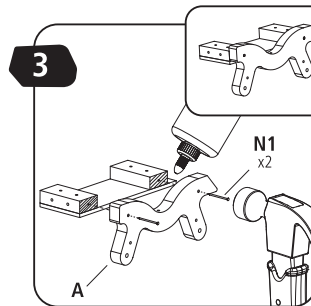

STANLEY® Jr.

5+

Monster Truck Kit

ASSEMBLY INSTRUCTIONS

STANLEY Jr.

Parental guidance and direct supervision required at all times.

ASSEMBLY INSTRUCTIONS

45min

Red Tool Box Ltd.
4th Floor, #1 Building
655-77 Qiming Road
Investment & Business
Incubation Center, Yinzhou, Ningbo
315055, Zhejiang, China

WARNING: CHOKING HAZARD—Small parts.
Not for children under 3 years.

CAUTION: FUNCTIONAL SHARP POINTS AND EDGES.
Use with care. Adult Supervision Recommended.