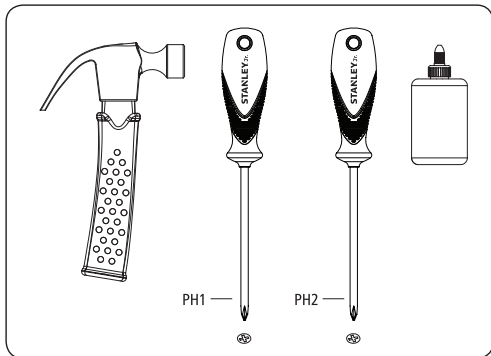

STANLEY® Jr.

5+

Monster Truck Kit

ASSEMBLY INSTRUCTIONS

STANLEY Jr.

Parental guidance and direct supervision required at all times.

ASSEMBLY INSTRUCTIONS

45min

Red Tool Box Ltd.
4th Floor, #1 Building
655-77 Qiming Road
Investment & Business
Incubation Center, Yinzhou, Ningbo
315055, Zhejiang, China

WARNING: CHOKING HAZARD—Small parts.
Not for children under 3 years.

CAUTION: FUNCTIONAL SHARP POINTS AND EDGES.
Use with care. Adult Supervision Recommended.