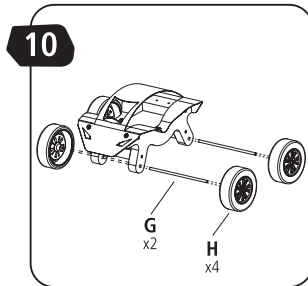

STANLEY® Jr.

5+

Monster Truck Kit

ASSEMBLY INSTRUCTIONS

STANLEY Jr.

Parental guidance and direct supervision required at all times.

ASSEMBLY INSTRUCTIONS

45min