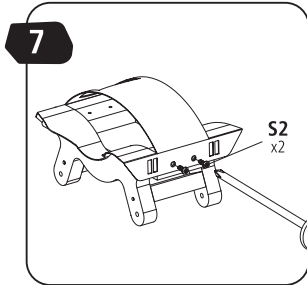

STANLEY® Jr.

5+

Monster Truck Kit

ASSEMBLY INSTRUCTIONS

STANLEY Jr.

Parental guidance and direct supervision required at all times.

ASSEMBLY INSTRUCTIONS

45min