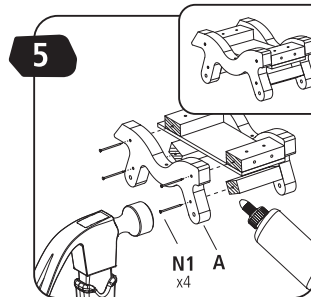

STANLEY® Jr.

5+

Monster Truck Kit

ASSEMBLY INSTRUCTIONS

STANLEY Jr.

Parental guidance and direct supervision required at all times.

ASSEMBLY INSTRUCTIONS

45min