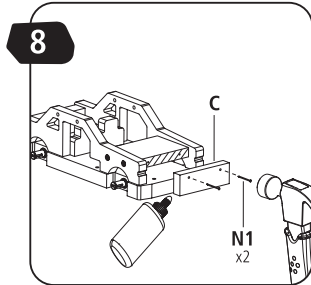

STANLEY® Jr.

5+

Police Car Kit

ASSEMBLY INSTRUCTIONS

STANLEY[®] Jr.

Parental guidance and direct supervision required at all times.

ASSEMBLY INSTRUCTIONS

45min