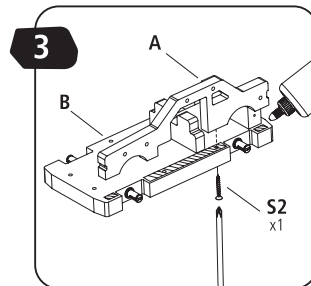

STANLEY® Jr.

5+

Police Car Kit

ASSEMBLY INSTRUCTIONS

STANLEY[®] Jr.

Parental guidance and direct supervision required at all times.

ASSEMBLY INSTRUCTIONS

45min