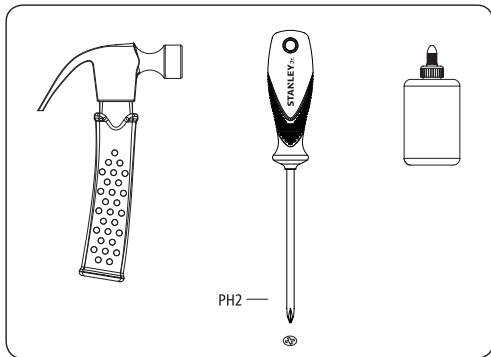

STANLEY® Jr.

5+

Police Car Kit

ASSEMBLY INSTRUCTIONS

STANLEY[®] Jr.

Parental guidance and direct supervision required at all times.

ASSEMBLY INSTRUCTIONS

45min

Red Tool Box Ltd.
4th Floor, #1 Building
655-77 Qiming Road
Investment & Business
Incubation Center, Yinzhou, Ningbo
315055, Zhejiang, China

WARNING: CHOKING HAZARD—Small parts.
Not for children under 3 years.

CAUTION: FUNCTIONAL SHARP POINTS AND EDGES.
Use with care. Adult Supervision Recommended.