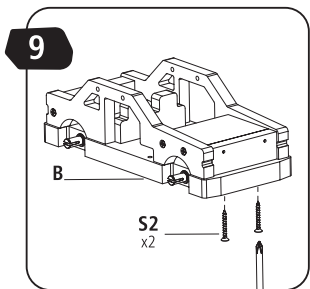

STANLEY® Jr.

5+

Police Car Kit

ASSEMBLY INSTRUCTIONS

STANLEY[®] Jr.

Parental guidance and direct supervision required at all times.

ASSEMBLY INSTRUCTIONS

45min