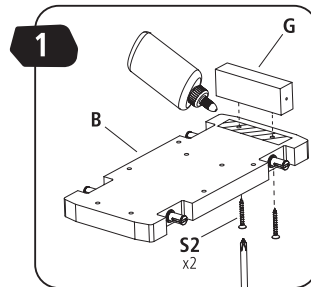

STANLEY® Jr.

5+

Police Car Kit

ASSEMBLY INSTRUCTIONS

STANLEY[®] Jr.

Parental guidance and direct supervision required at all times.

ASSEMBLY INSTRUCTIONS

45min