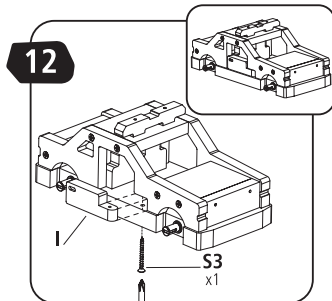

STANLEY® Jr.

5+

Police Car Kit

ASSEMBLY INSTRUCTIONS

STANLEY[®] Jr.

Parental guidance and direct supervision required at all times.

ASSEMBLY INSTRUCTIONS

45min