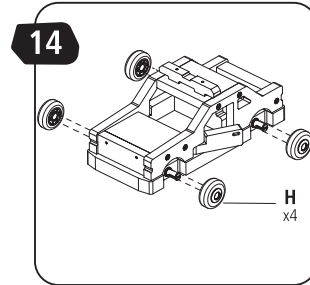

STANLEY® Jr.

5+

Police Car Kit

ASSEMBLY INSTRUCTIONS

STANLEY[®] Jr.

Parental guidance and direct supervision required at all times.

ASSEMBLY INSTRUCTIONS

45min