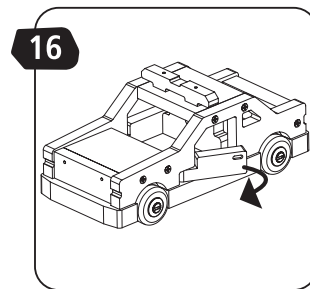

STANLEY® Jr.

5+

Police Car Kit

ASSEMBLY INSTRUCTIONS

STANLEY[®] Jr.

Parental guidance and direct supervision required at all times.

ASSEMBLY INSTRUCTIONS

45min