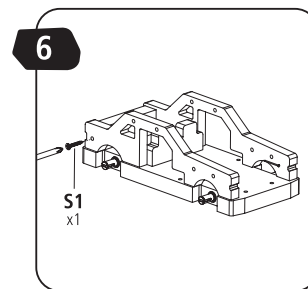

STANLEY® Jr.

5+

Police Car Kit

ASSEMBLY INSTRUCTIONS

STANLEY[®] Jr.

Parental guidance and direct supervision required at all times.

ASSEMBLY INSTRUCTIONS

45min