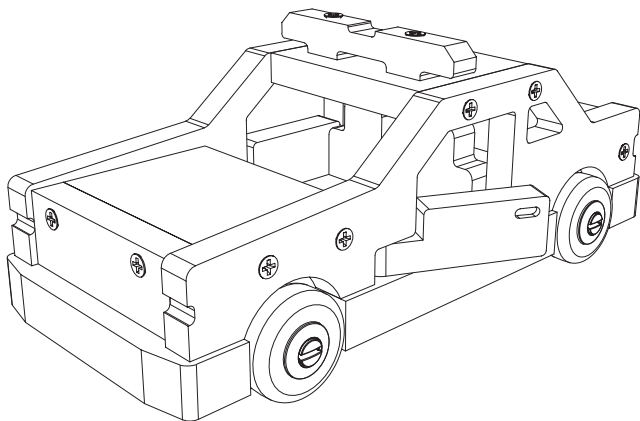

STANLEY® Jr.

5+

Police Car Kit

ASSEMBLY INSTRUCTIONS

STANLEY[®] Jr.

Parental guidance and direct supervision required at all times.

ASSEMBLY INSTRUCTIONS

45min