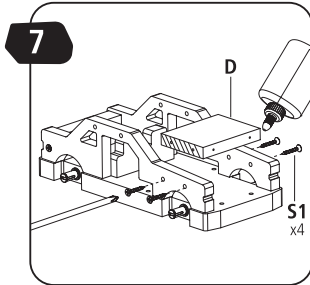

STANLEY® Jr.

5+

Police Car Kit

ASSEMBLY INSTRUCTIONS

STANLEY[®] Jr.

Parental guidance and direct supervision required at all times.

ASSEMBLY INSTRUCTIONS

45min