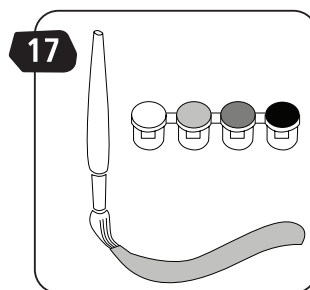

STANLEY® Jr.

5+

Police Car Kit

ASSEMBLY INSTRUCTIONS

STANLEY[®] Jr.

Parental guidance and direct supervision required at all times.

ASSEMBLY INSTRUCTIONS

45min