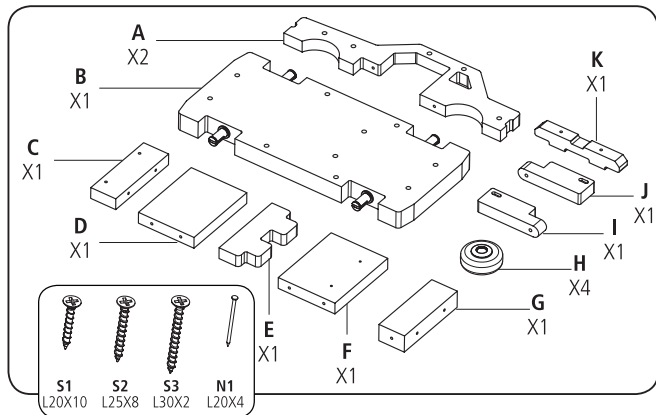

STANLEY® Jr.

5+

Police Car Kit

ASSEMBLY INSTRUCTIONS

STANLEY[®] Jr.

Parental guidance and direct supervision required at all times.

ASSEMBLY INSTRUCTIONS

45min

Red Tool Box Ltd.
4th Floor, #1 Building
655-77 Qiming Road
Investment & Business
Incubation Center, Yinzhou, Ningbo
315055, Zhejiang, China

WARNING: CHOKING HAZARD—Small parts.
Not for children under 3 years.