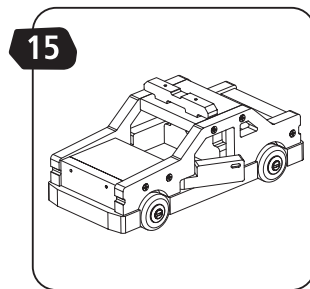

STANLEY® Jr.

5+

Police Car Kit

ASSEMBLY INSTRUCTIONS

STANLEY[®] Jr.

Parental guidance and direct supervision required at all times.

ASSEMBLY INSTRUCTIONS

45min