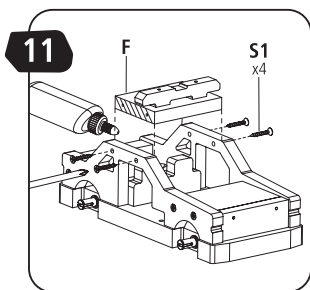

STANLEY® Jr.

5+

Police Car Kit

ASSEMBLY INSTRUCTIONS

STANLEY[®] Jr.

Parental guidance and direct supervision required at all times.

ASSEMBLY INSTRUCTIONS

45min