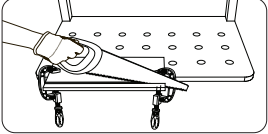

STANLEY® Jr.

5+

Police Car Kit

ASSEMBLY INSTRUCTIONS

STANLEY[®] Jr.

Parental guidance and direct supervision required at all times.

ASSEMBLY INSTRUCTIONS

45min