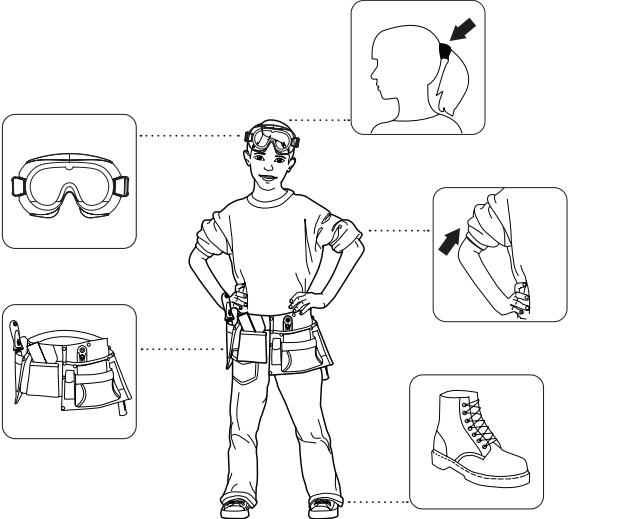

STANLEY® Jr.

5+

Police Car Kit

ASSEMBLY INSTRUCTIONS

STANLEY[®] Jr.

Parental guidance and direct supervision required at all times.

ASSEMBLY INSTRUCTIONS

45min

Red Tool Box Ltd.
4th Floor, #1 Building
655-77 Qiming Road
Investment & Business
Incubation Center, Yinzhou, Ningbo
315055, Zhejiang, China

WARNING: CHOKING HAZARD—Small parts.
Not for children under 3 years.

CAUTION: FUNCTIONAL SHARP POINTS AND EDGES.
Use with care. Adult Supervision Recommended.