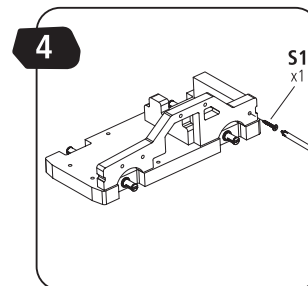

STANLEY® Jr.

5+

Police Car Kit

ASSEMBLY INSTRUCTIONS

STANLEY[®] Jr.

Parental guidance and direct supervision required at all times.

ASSEMBLY INSTRUCTIONS

45min