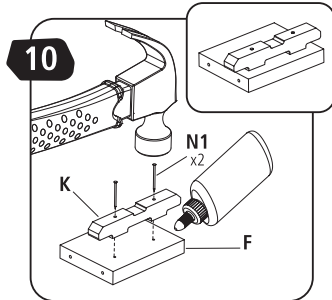

STANLEY® Jr.

5+

Police Car Kit

ASSEMBLY INSTRUCTIONS

STANLEY[®] Jr.

Parental guidance and direct supervision required at all times.

ASSEMBLY INSTRUCTIONS

45min

Red Tool Box Ltd.
4th Floor, #1 Building
655-77 Qiming Road
Investment & Business
Incubation Center, Yinzhou, Ningbo
315055, Zhejiang, China

WARNING: CHOKING HAZARD—Small parts.
Not for children under 3 years.