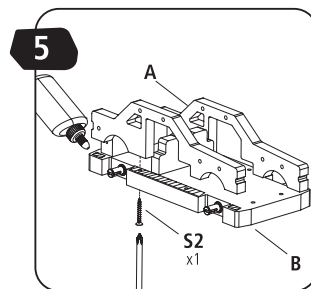

STANLEY® Jr.

5+

Police Car Kit

ASSEMBLY INSTRUCTIONS

STANLEY[®] Jr.

Parental guidance and direct supervision required at all times.

ASSEMBLY INSTRUCTIONS

45min