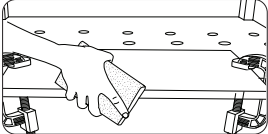

STANLEY® Jr.

5+

Police Car Kit

ASSEMBLY INSTRUCTIONS

STANLEY[®] Jr.

Parental guidance and direct supervision required at all times.

ASSEMBLY INSTRUCTIONS

45min