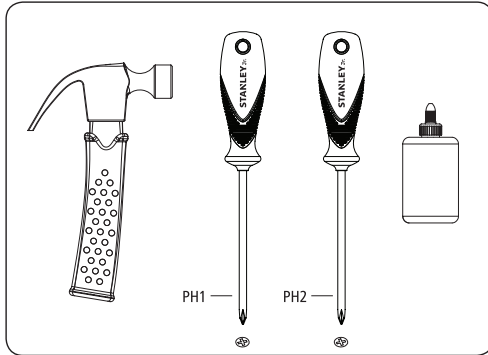

STANLEY® Jr.

5+

Race Car Kit

ASSEMBLY INSTRUCTIONS

STANLEY[®] Jr.

Parental guidance and direct supervision required at all times.

ASSEMBLY INSTRUCTIONS

45min

Red Tool Box Ltd.
4th Floor, #1 Building
655-77 Qiming Road
Investment & Business
Incubation Center, Yinzhou, Ningbo
315055, Zhejiang, China

WARNING: CHOKING HAZARD—Small parts.
Not for children under 3 years.

CAUTION: FUNCTIONAL SHARP POINTS AND EDGES.
Use with care. Adult Supervision Recommended.