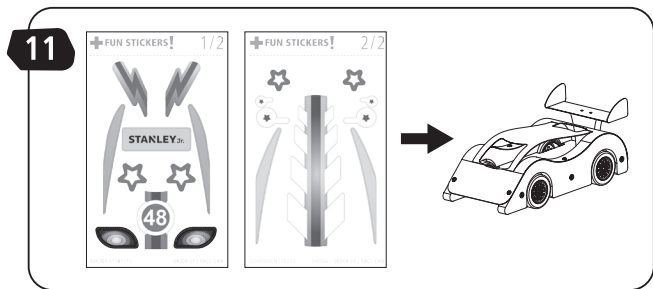

STANLEY® Jr.

5+

Race Car Kit

ASSEMBLY INSTRUCTIONS

STANLEY[®] Jr.

Parental guidance and direct supervision required at all times.

ASSEMBLY INSTRUCTIONS

45min