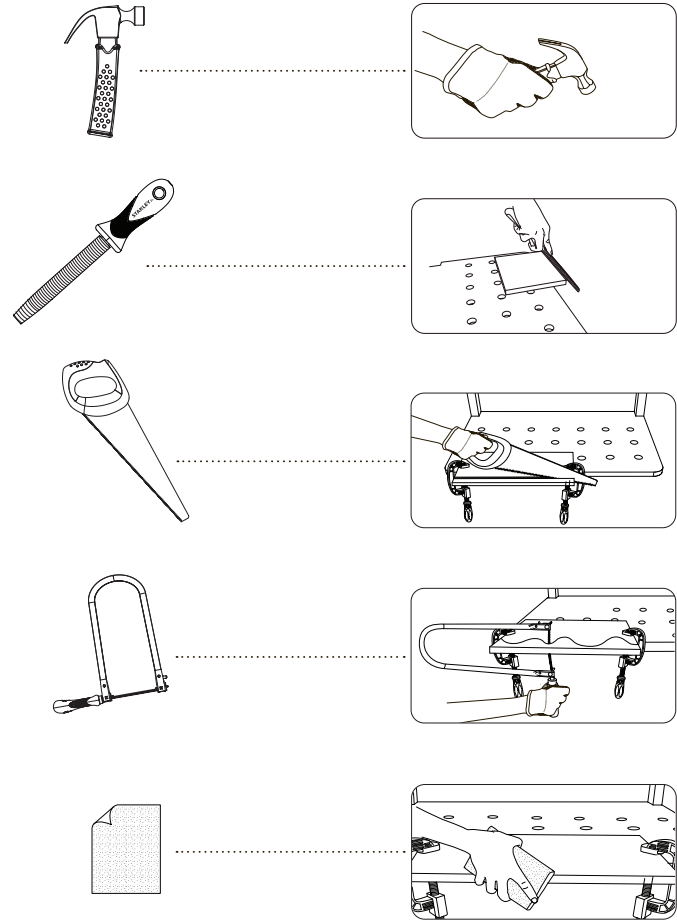

STANLEY® Jr.

5+

Race Car Kit

ASSEMBLY INSTRUCTIONS

STANLEY[®] Jr.

Parental guidance and direct supervision required at all times.

ASSEMBLY INSTRUCTIONS

45min

Red Tool Box Ltd.
4th Floor, #1 Building
655-77 Qiming Road
Investment & Business
Incubation Center, Yinzhou, Ningbo
315055, Zhejiang, China

WARNING: CHOKING HAZARD—Small parts.
Not for children under 3 years.

CAUTION: FUNCTIONAL SHARP POINTS AND EDGES.
Use with care. Adult Supervision Recommended.