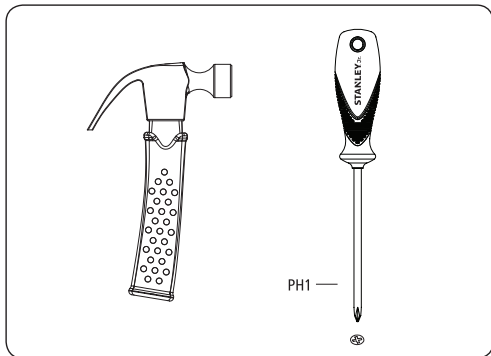

STANLEY® Jr.

5+

Bulldozer Kit

ASSEMBLY INSTRUCTIONS

STANLEY[®] Jr.

Parental guidance and direct supervision required at all times.

ASSEMBLY INSTRUCTIONS

30min

Red Tool Box Ltd.
4th Floor, #1 Building
655-77 Qiming Road
Investment & Business
Incubation Center, Yinzhou, Ningbo
315055, Zhejiang, China

WARNING: CHOKING HAZARD—Small parts.
Not for children under 3 years.

CAUTION: FUNCTIONAL SHARP POINTS AND EDGES.
Use with care. Adult Supervision Recommended.