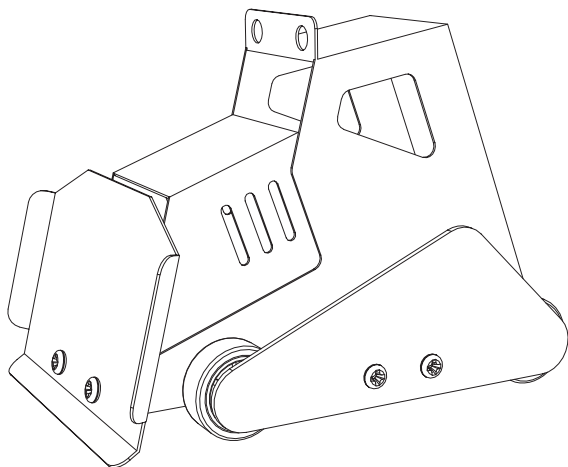

STANLEY® Jr.

5+

Bulldozer Kit

ASSEMBLY INSTRUCTIONS

STANLEY[®] Jr.

Parental guidance and direct supervision required at all times.

ASSEMBLY INSTRUCTIONS

30min