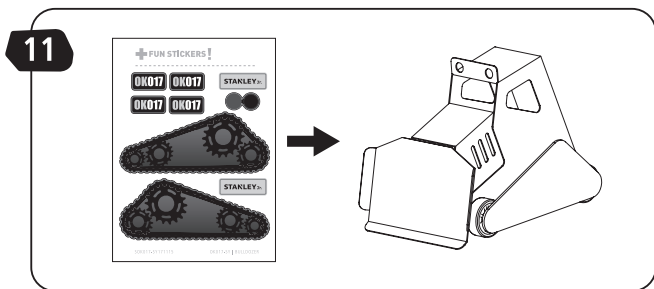

STANLEY® Jr.

5+

Bulldozer Kit

ASSEMBLY INSTRUCTIONS

STANLEY[®] Jr.

Parental guidance and direct supervision required at all times.

ASSEMBLY INSTRUCTIONS

30min