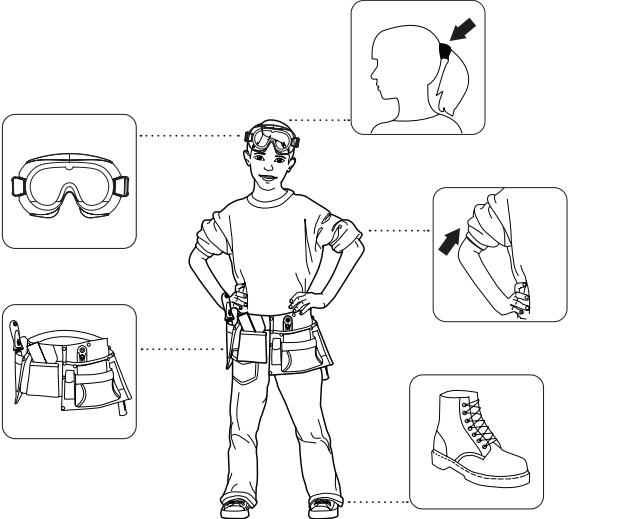

STANLEY® Jr.

5+

Bulldozer Kit

ASSEMBLY INSTRUCTIONS

STANLEY[®] Jr.

Parental guidance and direct supervision required at all times.

ASSEMBLY INSTRUCTIONS

30min

Red Tool Box Ltd.
4th Floor, #1 Building
655-77 Qiming Road
Investment & Business
Incubation Center, Yinzhou, Ningbo
315055, Zhejiang, China

WARNING: CHOKING HAZARD—Small parts.
Not for children under 3 years.

CAUTION: FUNCTIONAL SHARP POINTS AND EDGES.
Use with care. Adult Supervision Recommended.