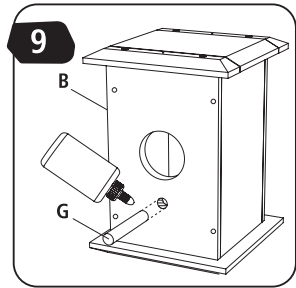

STANLEY® Jr.

5+

Birdhouse Kit

ASSEMBLY INSTRUCTIONS

STANLEY Jr.

Parental guidance and direct supervision required at all times.

ASSEMBLY INSTRUCTIONS

60min