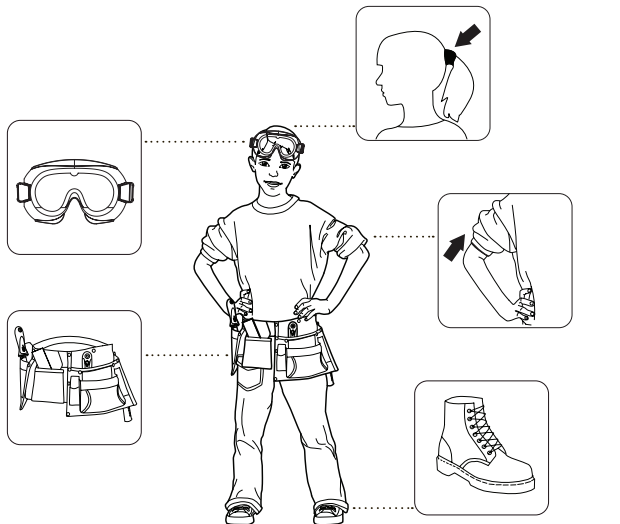

STANLEY® Jr.

5+

Birdhouse Kit

ASSEMBLY INSTRUCTIONS

STANLEY Jr.

Parental guidance and direct supervision required at all times.

ASSEMBLY INSTRUCTIONS

60min

Red Tool Box Ltd.
4th Floor, #1 Building
655-77 Qiming Road
Investment & Business
Incubation Center, Yinzhou, Ningbo
315055, Zhejiang, China

WARNING: CHOKING HAZARD—Small parts.
Not for children under 3 years.

CAUTION: FUNCTIONAL SHARP POINTS AND EDGES.
Use with care. Adult Supervision Recommended.