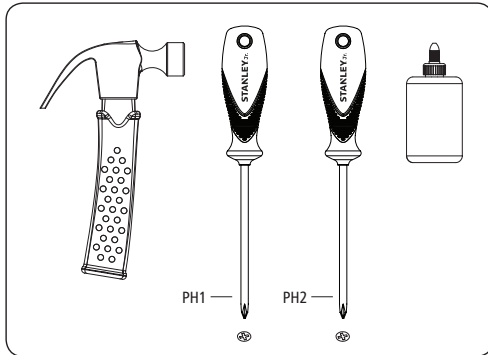

STANLEY® Jr.

5+

Birdhouse Kit

ASSEMBLY INSTRUCTIONS

STANLEY Jr.

Parental guidance and direct supervision required at all times.

ASSEMBLY INSTRUCTIONS

60min

Red Tool Box Ltd.
4th Floor, #1 Building
655-77 Qiming Road
Investment & Business
Incubation Center, Yinzhou, Ningbo
315055, Zhejiang, China

WARNING: CHOKING HAZARD—Small parts.
Not for children under 3 years.

CAUTION: FUNCTIONAL SHARP POINTS AND EDGES.
Use with care. Adult Supervision Recommended.