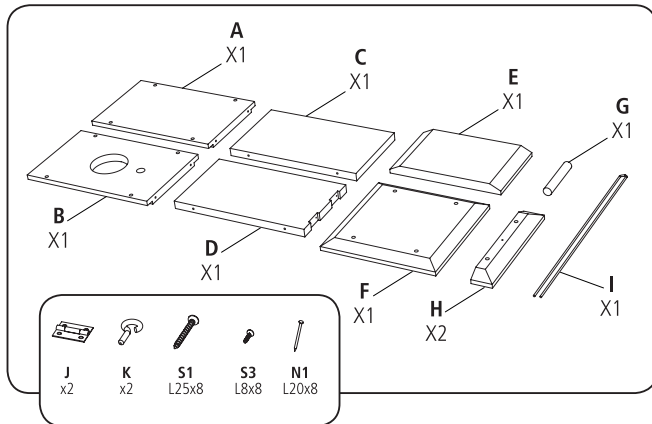

STANLEY® Jr.

5+

Birdhouse Kit

ASSEMBLY INSTRUCTIONS

STANLEY Jr.

Parental guidance and direct supervision required at all times.

ASSEMBLY INSTRUCTIONS

60min