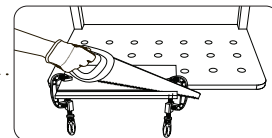

STANLEY® Jr.

5+

Birdhouse Kit

ASSEMBLY INSTRUCTIONS

STANLEY Jr.

Parental guidance and direct supervision required at all times.

ASSEMBLY INSTRUCTIONS

60min