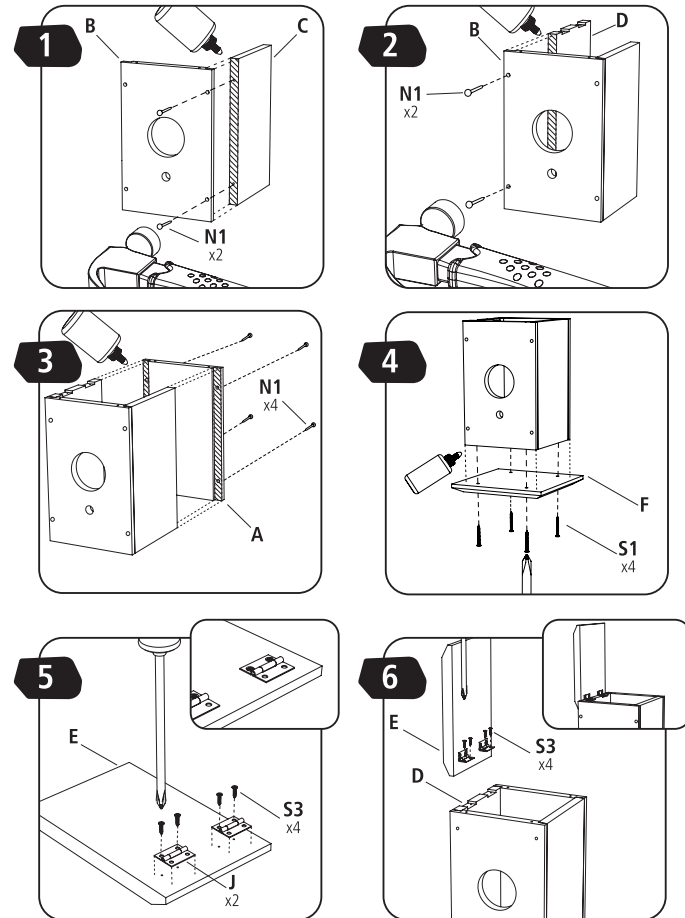

STANLEY® Jr.

5+

Birdhouse Kit

ASSEMBLY INSTRUCTIONS

STANLEY Jr.

Parental guidance and direct supervision required at all times.

ASSEMBLY INSTRUCTIONS

60min

Red Tool Box Ltd.
4th Floor, #1 Building
655-77 Qiming Road
Investment & Business
Incubation Center, Yinzhou, Ningbo
315055, Zhejiang, China

WARNING: CHOKING HAZARD—Small parts.
Not for children under 3 years.