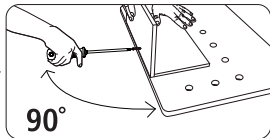

STANLEY® Jr.

5+

Birdhouse Kit

ASSEMBLY INSTRUCTIONS

STANLEY Jr.

Parental guidance and direct supervision required at all times.

ASSEMBLY INSTRUCTIONS

60min