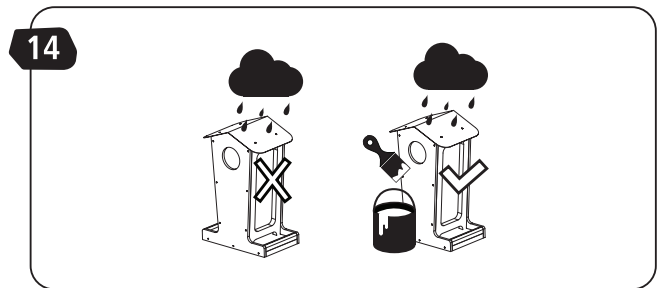

STANLEY® Jr.

5+

Birdhouse Kit

ASSEMBLY INSTRUCTIONS

STANLEY Jr.

Parental guidance and direct supervision required at all times.

ASSEMBLY INSTRUCTIONS

60min