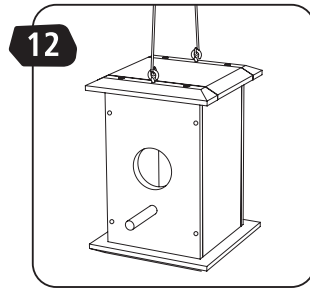

STANLEY® Jr.

5+

Birdhouse Kit

ASSEMBLY INSTRUCTIONS

STANLEY Jr.

Parental guidance and direct supervision required at all times.

ASSEMBLY INSTRUCTIONS

60min