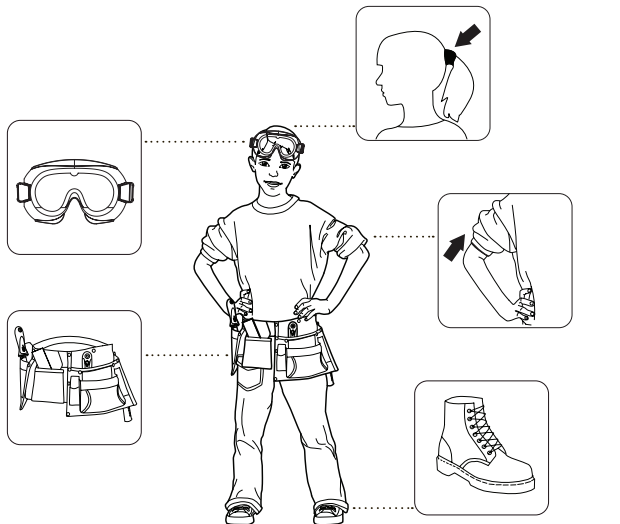

# STANLEY® Jr.

**5+**

**Truck Catapult Kit**

ASSEMBLY INSTRUCTIONS

# STANLEY Jr.

Parental guidance and direct supervision required at all times.