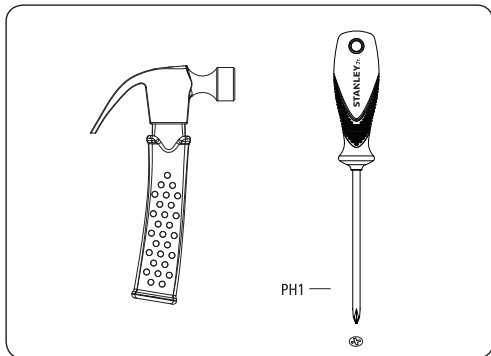

ASSEMBLY INSTRUCTIONS

30min