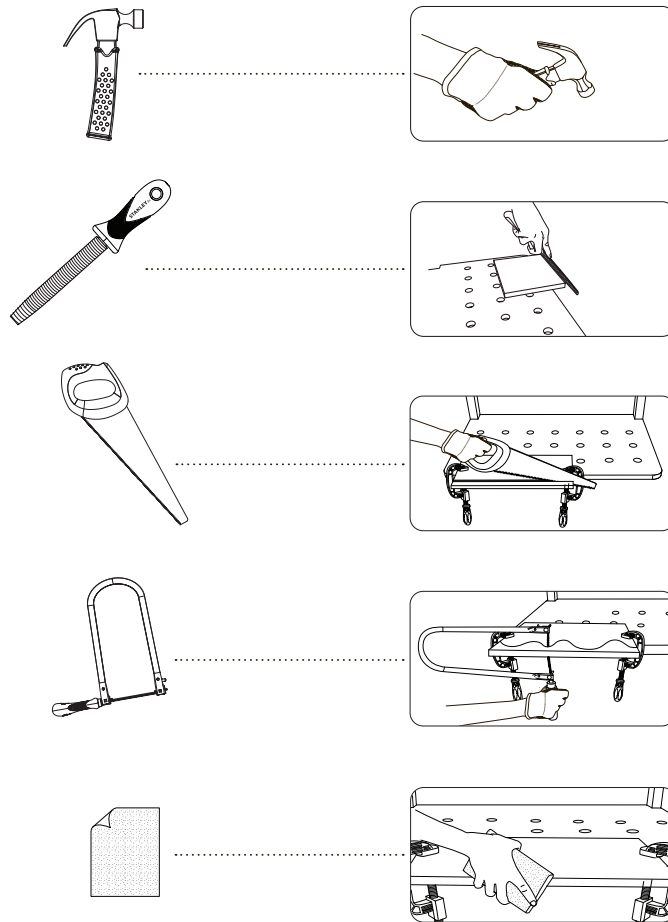

# STANLEY® Jr.

**5+**

**Truck Catapult Kit**

ASSEMBLY INSTRUCTIONS

# STANLEY Jr.

Parental guidance and direct supervision required at all times.