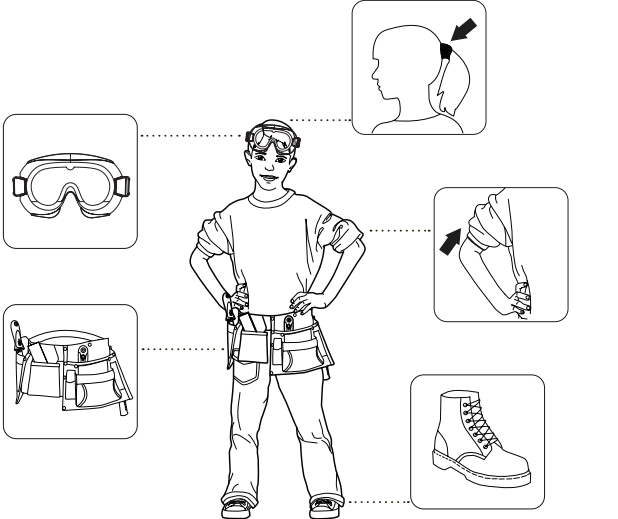

STANLEY® Jr.

5+

Formula Racing Car Kit

ASSEMBLY INSTRUCTIONS

STANLEY[®] Jr.

Parental guidance and direct supervision required at all times.

ASSEMBLY INSTRUCTIONS

30min

Red Tool Box Ltd.
4th Floor, #1 Building
655-77 Qiming Road
Investment & Business
Incubation Center, Yinzhou, Ningbo
315055, Zhejiang, China

WARNING: CHOKING HAZARD—Small parts.
Not for children under 3 years.

CAUTION: FUNCTIONAL SHARP POINTS AND EDGES.
Use with care. Adult Supervision Recommended.