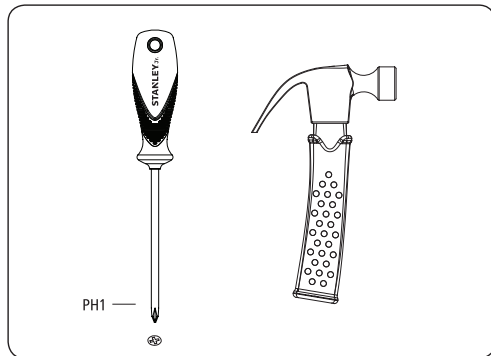

STANLEY® Jr.

5+

Formula Racing Car Kit

ASSEMBLY INSTRUCTIONS

STANLEY[®] Jr.

Parental guidance and direct supervision required at all times.

ASSEMBLY INSTRUCTIONS

30min

Red Tool Box Ltd.
4th Floor, #1 Building
655-77 Qiming Road
Investment & Business
Incubation Center, Yinzhou, Ningbo
315055, Zhejiang, China

WARNING: CHOKING HAZARD—Small parts.
Not for children under 3 years.

CAUTION: FUNCTIONAL SHARP POINTS AND EDGES.
Use with care. Adult Supervision Recommended.