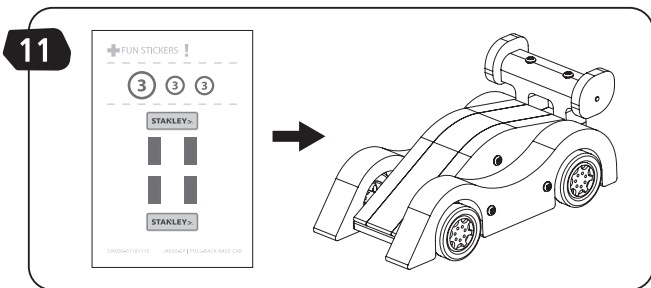

STANLEY® Jr.

5+

Pull Back Sports Car Kit

ASSEMBLY INSTRUCTIONS

STANLEY® Jr.

Parental guidance and direct supervision required at all times.

ASSEMBLY INSTRUCTIONS

30min