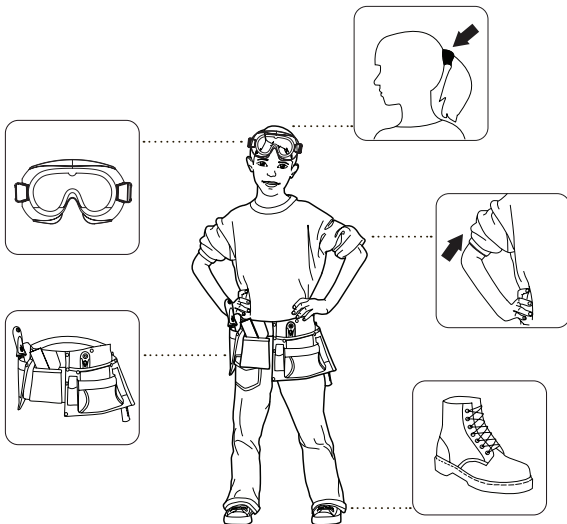

STANLEY® Jr.

5+

Pull Back Sports Car Kit

ASSEMBLY INSTRUCTIONS

STANLEY® Jr.

Parental guidance and direct supervision required at all times.

ASSEMBLY INSTRUCTIONS

30min

Red Tool Box Ltd.
4th Floor, #1 Building
655-77 Qiming Road
Investment & Business
Incubation Center, Yinzhou, Ningbo
315055, Zhejiang, China

WARNING: CHOKING HAZARD—Small parts.
Not for children under 3 years.

CAUTION: FUNCTIONAL SHARP POINTS AND EDGES.
Use with care. Adult Supervision Recommended.