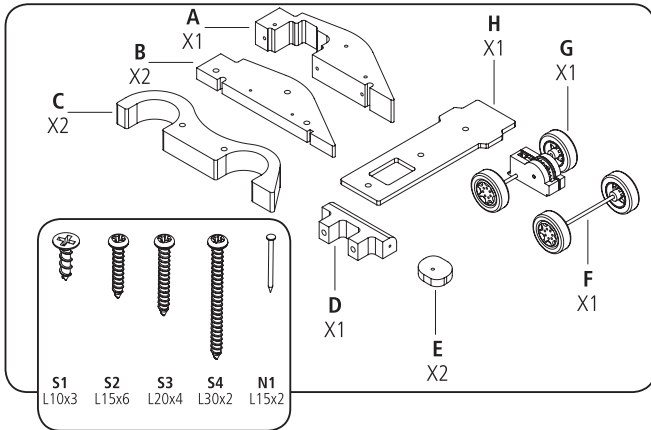

STANLEY® Jr.

5+

Pull Back Sports Car Kit

ASSEMBLY INSTRUCTIONS

STANLEY® Jr.

Parental guidance and direct supervision required at all times.

ASSEMBLY INSTRUCTIONS

30min

Red Tool Box Ltd.
4th Floor, #1 Building
655-77 Qiming Road
Investment & Business
Incubation Center, Yinzhou, Ningbo
315055, Zhejiang, China

WARNING: CHOKING HAZARD—Small parts.
Not for children under 3 years.