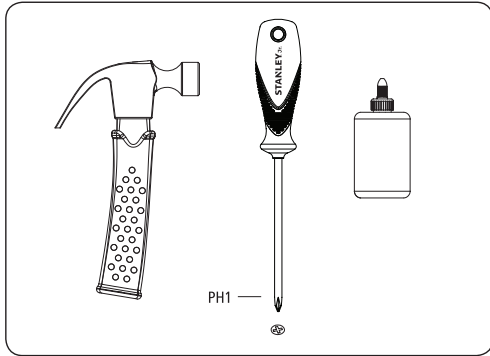

STANLEY® Jr.

5+

Pull Back Sports Car Kit

ASSEMBLY INSTRUCTIONS

STANLEY® Jr.

Parental guidance and direct supervision required at all times.

ASSEMBLY INSTRUCTIONS

30min

Red Tool Box Ltd.
4th Floor, #1 Building
655-77 Qiming Road
Investment & Business
Incubation Center, Yinzhou, Ningbo
315055, Zhejiang, China

WARNING: CHOKING HAZARD—Small parts.
Not for children under 3 years.

CAUTION: FUNCTIONAL SHARP POINTS AND EDGES.
Use with care. Adult Supervision Recommended.