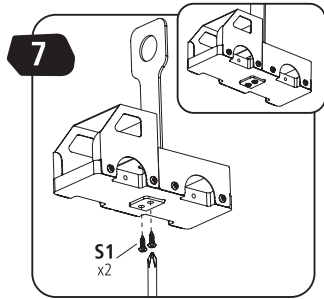

STANLEY® Jr.

5+

Truck Catapult Kit

ASSEMBLY INSTRUCTIONS

STANLEY Jr.

Parental guidance and direct supervision required at all times.

ASSEMBLY INSTRUCTIONS

30min