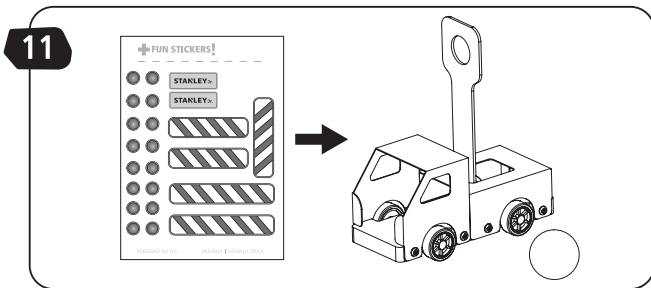

STANLEY® Jr.

5+

Truck Catapult Kit

ASSEMBLY INSTRUCTIONS

STANLEY Jr.

Parental guidance and direct supervision required at all times.

ASSEMBLY INSTRUCTIONS

30min