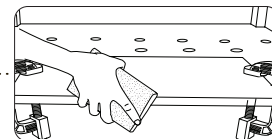

STANLEY® Jr.

5+

Truck Catapult Kit

ASSEMBLY INSTRUCTIONS

STANLEY Jr.

Parental guidance and direct supervision required at all times.

ASSEMBLY INSTRUCTIONS

30min