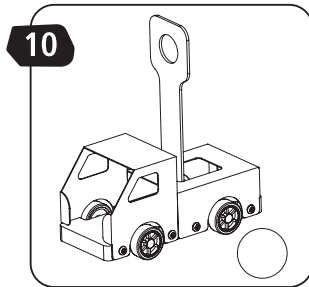

STANLEY® Jr.

5+

Truck Catapult Kit

ASSEMBLY INSTRUCTIONS

STANLEY Jr.

Parental guidance and direct supervision required at all times.

ASSEMBLY INSTRUCTIONS

30min