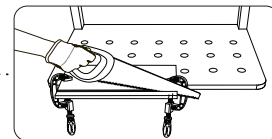

STANLEY® Jr.

5+

Truck Catapult Kit

ASSEMBLY INSTRUCTIONS

STANLEY Jr.

Parental guidance and direct supervision required at all times.

ASSEMBLY INSTRUCTIONS

30min