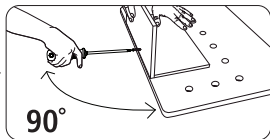

STANLEY® Jr.

5+

Truck Catapult Kit

ASSEMBLY INSTRUCTIONS

STANLEY Jr.

Parental guidance and direct supervision required at all times.

ASSEMBLY INSTRUCTIONS

30min