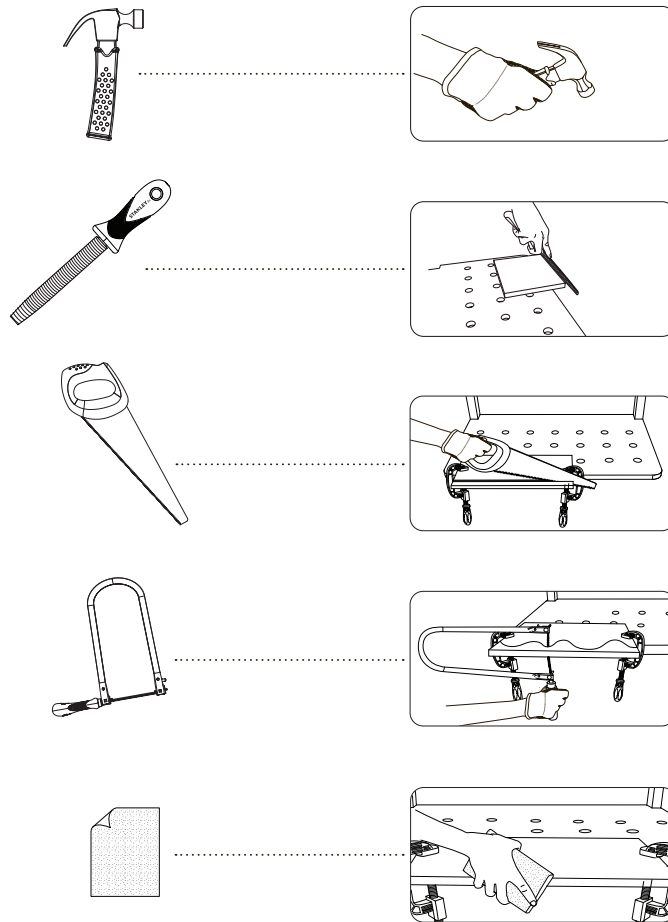

STANLEY® Jr.

5+

Truck Catapult Kit

ASSEMBLY INSTRUCTIONS

STANLEY Jr.

Parental guidance and direct supervision required at all times.

ASSEMBLY INSTRUCTIONS

30min

Red Tool Box Ltd.
4th Floor, #1 Building
655-77 Qiming Road
Investment & Business
Incubation Center, Yinzhou, Ningbo
315055, Zhejiang, China

WARNING: CHOKING HAZARD—Small parts.
Not for children under 3 years.

CAUTION: FUNCTIONAL SHARP POINTS AND EDGES.
Use with care. Adult Supervision Recommended.