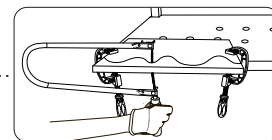

STANLEY® Jr.

5+

Truck Catapult Kit

ASSEMBLY INSTRUCTIONS

STANLEY Jr.

Parental guidance and direct supervision required at all times.

ASSEMBLY INSTRUCTIONS

30min