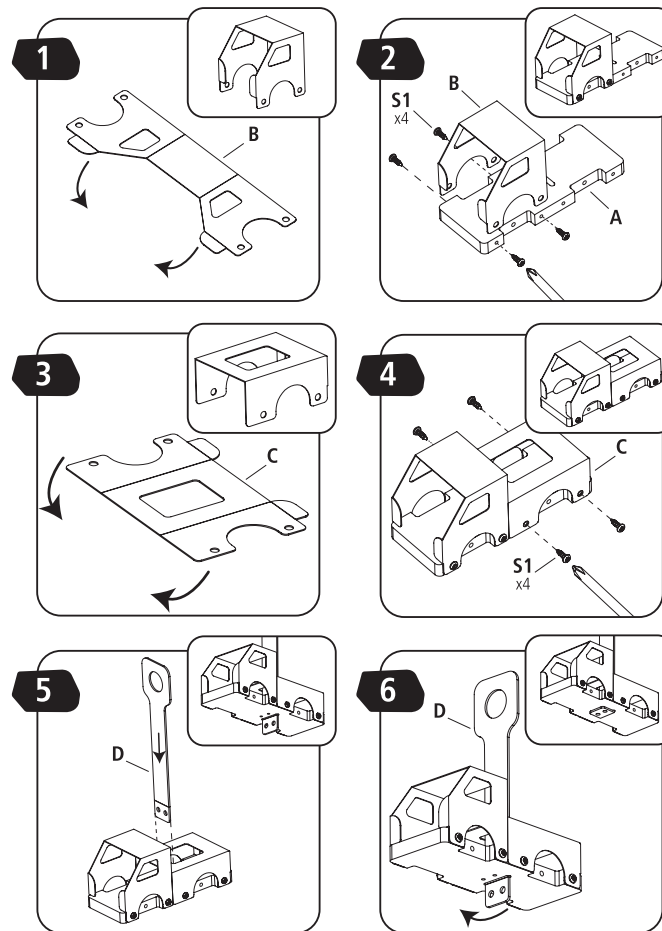

STANLEY® Jr.

5+

Truck Catapult Kit

ASSEMBLY INSTRUCTIONS

STANLEY Jr.

Parental guidance and direct supervision required at all times.

ASSEMBLY INSTRUCTIONS

30min

Red Tool Box Ltd.
4th Floor, #1 Building
655-77 Qiming Road
Investment & Business
Incubation Center, Yinzhou, Ningbo
315055, Zhejiang, China

WARNING: CHOKING HAZARD—Small parts.
Not for children under 3 years.