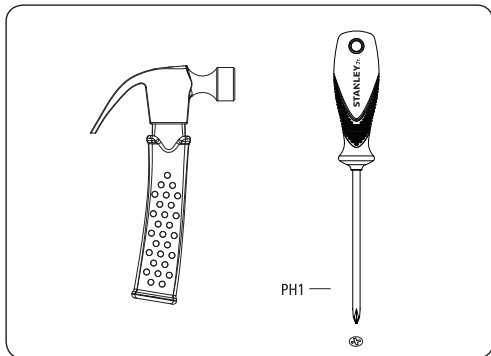

STANLEY® Jr.

5+

Truck Catapult Kit

ASSEMBLY INSTRUCTIONS

STANLEY Jr.

Parental guidance and direct supervision required at all times.

ASSEMBLY INSTRUCTIONS

30min

Red Tool Box Ltd.
4th Floor, #1 Building
655-77 Qiming Road
Investment & Business
Incubation Center, Yinzhou, Ningbo
315055, Zhejiang, China

WARNING: CHOKING HAZARD—Small parts.
Not for children under 3 years.

CAUTION: FUNCTIONAL SHARP POINTS AND EDGES.
Use with care. Adult Supervision Recommended.