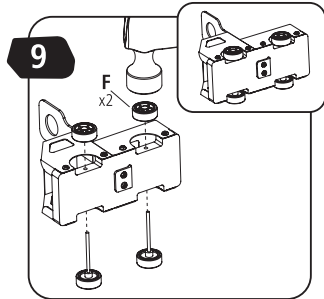

STANLEY® Jr.

5+

Truck Catapult Kit

ASSEMBLY INSTRUCTIONS

STANLEY Jr.

Parental guidance and direct supervision required at all times.

ASSEMBLY INSTRUCTIONS

30min