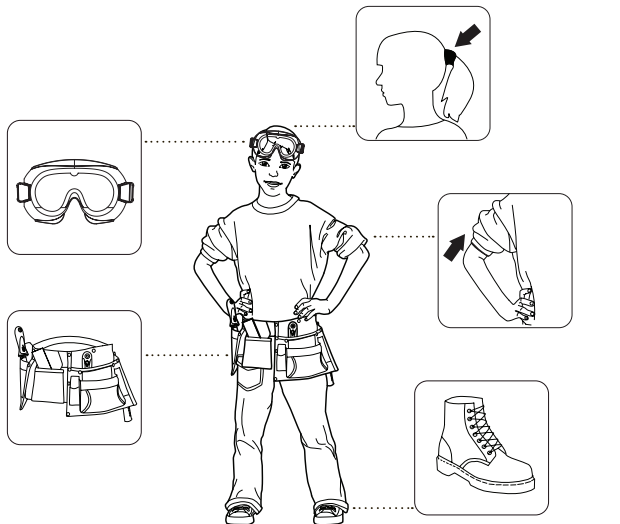

STANLEY® Jr.

5+

Truck Catapult Kit

ASSEMBLY INSTRUCTIONS

STANLEY Jr.

Parental guidance and direct supervision required at all times.

ASSEMBLY INSTRUCTIONS

30min

Red Tool Box Ltd.
4th Floor, #1 Building
655-77 Qiming Road
Investment & Business
Incubation Center, Yinzhou, Ningbo
315055, Zhejiang, China

WARNING: CHOKING HAZARD—Small parts.
Not for children under 3 years.

CAUTION: FUNCTIONAL SHARP POINTS AND EDGES.
Use with care. Adult Supervision Recommended.