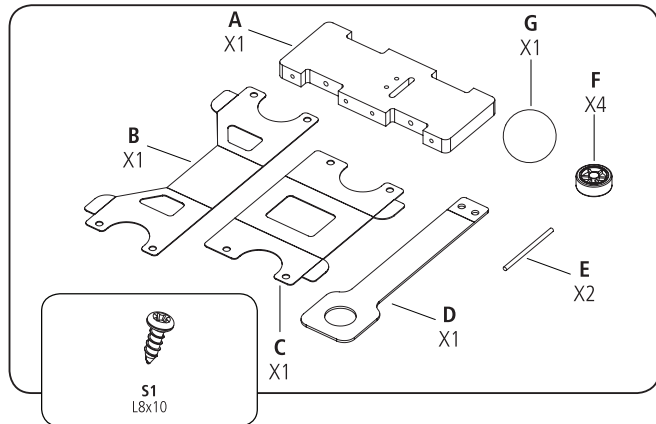

STANLEY® Jr.

5+

Truck Catapult Kit

ASSEMBLY INSTRUCTIONS

STANLEY Jr.

Parental guidance and direct supervision required at all times.

ASSEMBLY INSTRUCTIONS

30min