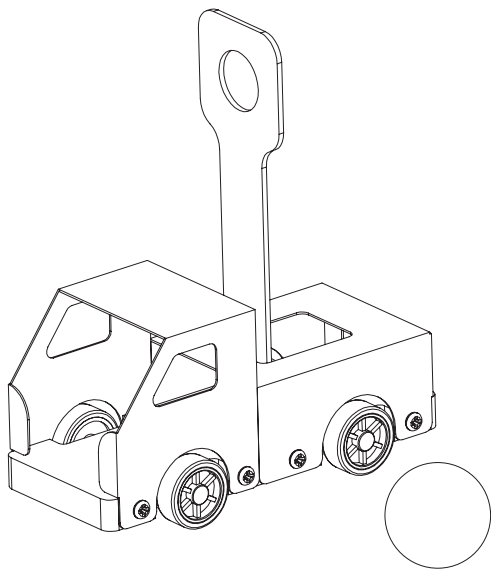

STANLEY® Jr.

5+

Truck Catapult Kit

ASSEMBLY INSTRUCTIONS

STANLEY Jr.

Parental guidance and direct supervision required at all times.

ASSEMBLY INSTRUCTIONS

30min