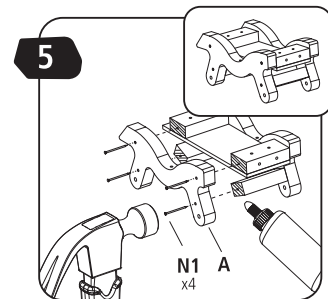

STANLEY® Jr.

5+

Monster Truck Kit

ASSEMBLY INSTRUCTIONS

STANLEY Jr.

Parental guidance and direct supervision required at all times.

ASSEMBLY INSTRUCTIONS

45min