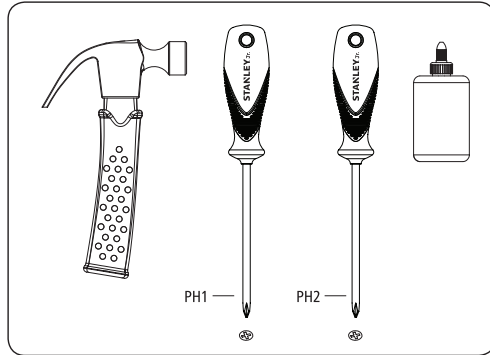

STANLEY® Jr.

5+

Monster Truck Kit

ASSEMBLY INSTRUCTIONS

STANLEY Jr.

Parental guidance and direct supervision required at all times.

ASSEMBLY INSTRUCTIONS

45min

Red Tool Box Ltd.
4th Floor, #1 Building
655-77 Qiming Road
Investment & Business
Incubation Center, Yinzhou, Ningbo
315055, Zhejiang, China

WARNING: CHOKING HAZARD—Small parts.
Not for children under 3 years.

CAUTION: FUNCTIONAL SHARP POINTS AND EDGES.
Use with care. Adult Supervision Recommended.