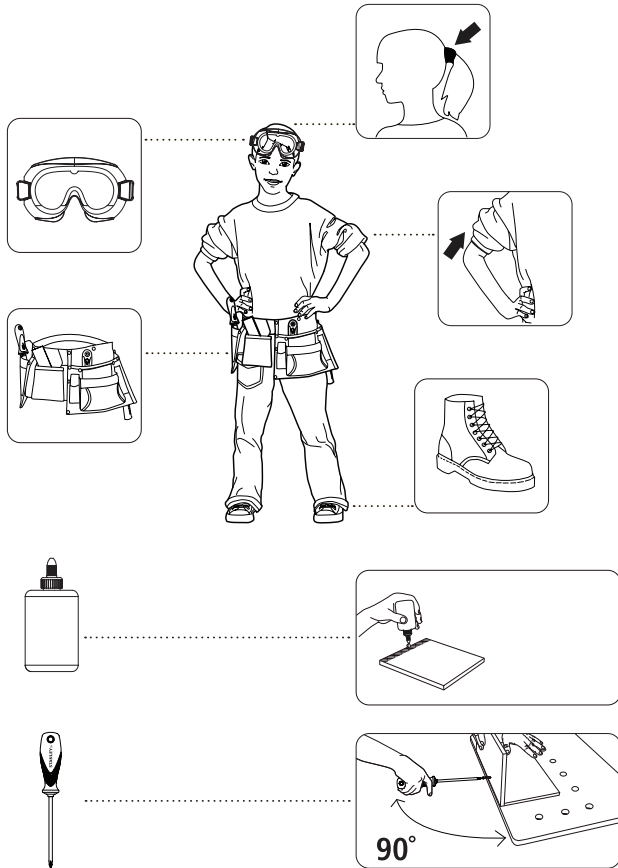

STANLEY® Jr.

5+

Monster Truck Kit

ASSEMBLY INSTRUCTIONS

STANLEY Jr.

Parental guidance and direct supervision required at all times.

ASSEMBLY INSTRUCTIONS

45min

Red Tool Box Ltd.
4th Floor, #1 Building
655-77 Qiming Road
Investment & Business
Incubation Center, Yinzhou, Ningbo
315055, Zhejiang, China

WARNING: CHOKING HAZARD—Small parts.
Not for children under 3 years.

CAUTION: FUNCTIONAL SHARP POINTS AND EDGES.
Use with care. Adult Supervision Recommended.