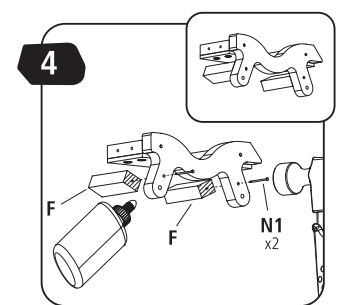

STANLEY® Jr.

5+

Monster Truck Kit

ASSEMBLY INSTRUCTIONS

STANLEY Jr.

Parental guidance and direct supervision required at all times.

ASSEMBLY INSTRUCTIONS

45min

Red Tool Box Ltd.
4th Floor, #1 Building
655-77 Qiming Road
Investment & Business
Incubation Center, Yinzhou, Ningbo
315055, Zhejiang, China

WARNING: CHOKING HAZARD—Small parts.
Not for children under 3 years.