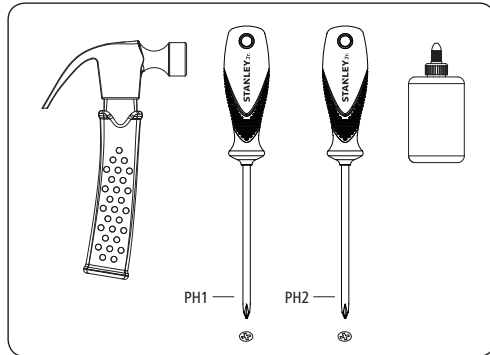

ASSEMBLY INSTRUCTIONS

60min