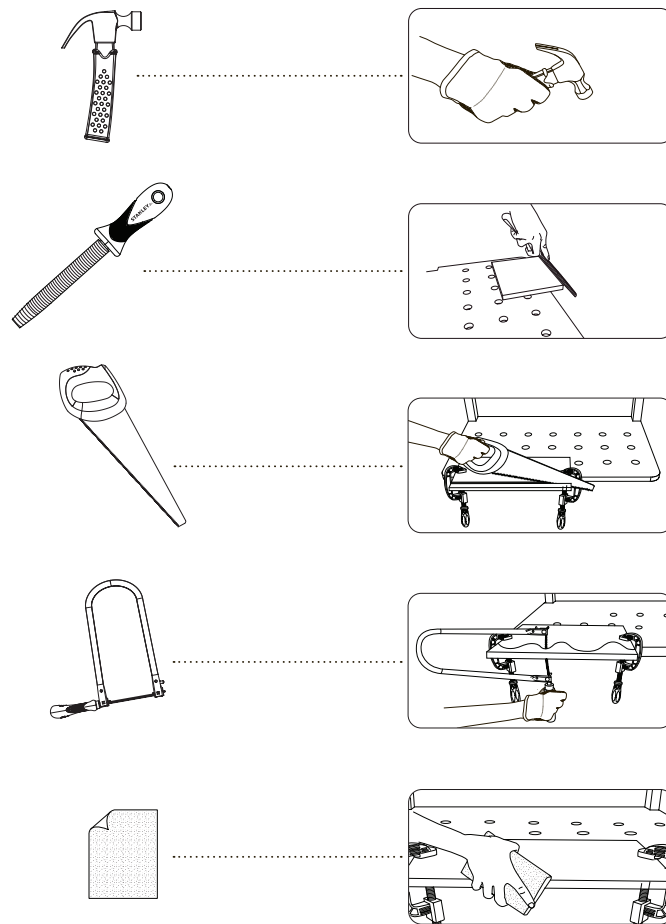

# STANLEY® Jr.

**5+**

**Birdhouse Kit**

ASSEMBLY INSTRUCTIONS

# STANLEY Jr.

Parental guidance and direct supervision required at all times.