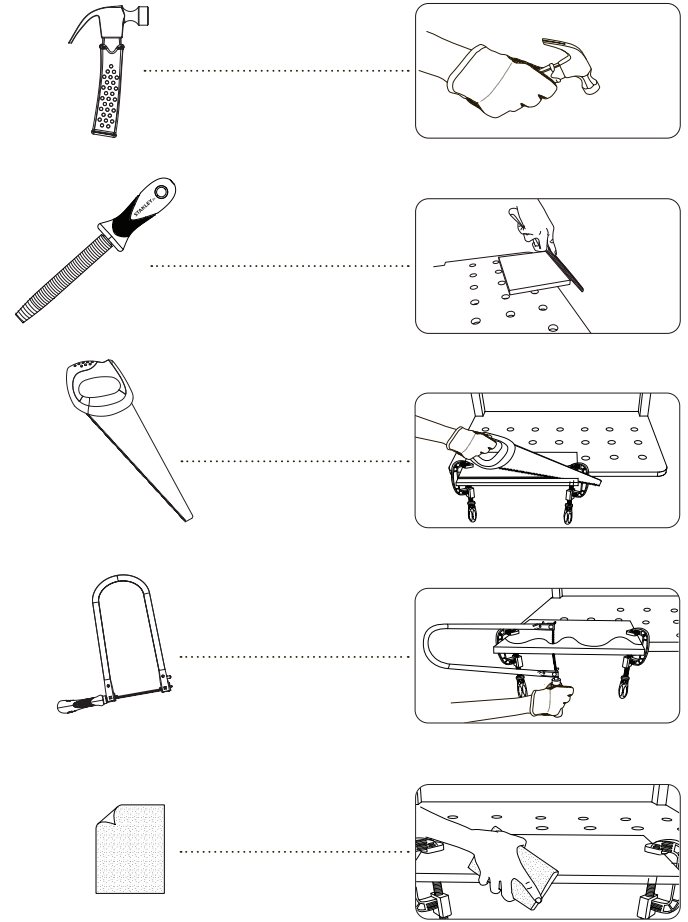

# STANLEY® Jr.

**5+**

**Road Racer Kit**

ASSEMBLY INSTRUCTIONS

# STANLEY<sup>®</sup> Jr.

Parental guidance and direct supervision required at all times.