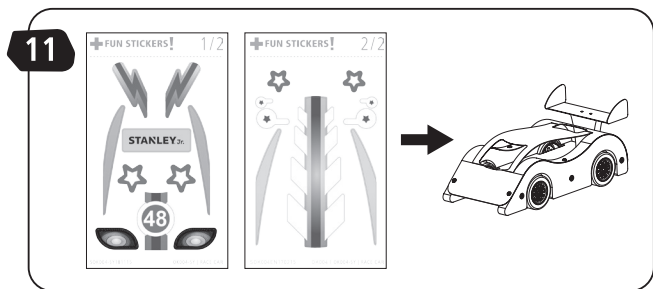

STANLEY® Jr.

5+

Race Car Kit

ASSEMBLY INSTRUCTIONS

STANLEY[®] Jr.

Parental guidance and direct supervision required at all times.

ASSEMBLY INSTRUCTIONS

45min