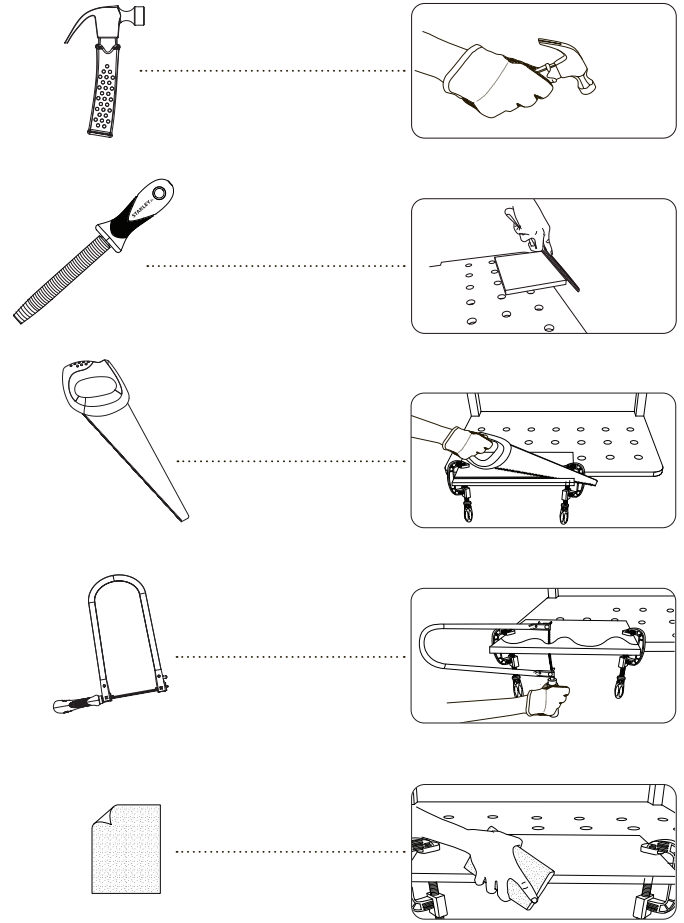

STANLEY® Jr.

5+

Race Car Kit

ASSEMBLY INSTRUCTIONS

STANLEY[®] Jr.

Parental guidance and direct supervision required at all times.

ASSEMBLY INSTRUCTIONS

45min

Red Tool Box Ltd.
4th Floor, #1 Building
655-77 Qiming Road
Investment & Business
Incubation Center, Yinzhou, Ningbo
315055, Zhejiang, China

WARNING: CHOKING HAZARD—Small parts.
Not for children under 3 years.

CAUTION: FUNCTIONAL SHARP POINTS AND EDGES.
Use with care. Adult Supervision Recommended.