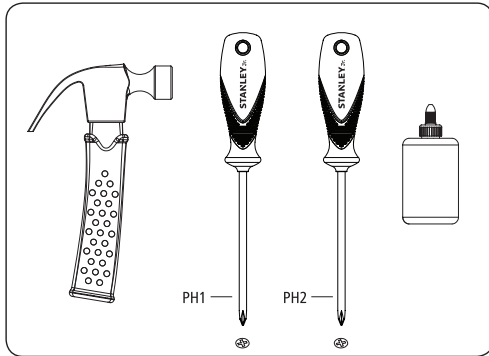

STANLEY® Jr.

5+

Race Car Kit

ASSEMBLY INSTRUCTIONS

STANLEY[®] Jr.

Parental guidance and direct supervision required at all times.

ASSEMBLY INSTRUCTIONS

45min

Red Tool Box Ltd.
4th Floor, #1 Building
655-77 Qiming Road
Investment & Business
Incubation Center, Yinzhou, Ningbo
315055, Zhejiang, China

WARNING: CHOKING HAZARD—Small parts.
Not for children under 3 years.

CAUTION: FUNCTIONAL SHARP POINTS AND EDGES.
Use with care. Adult Supervision Recommended.